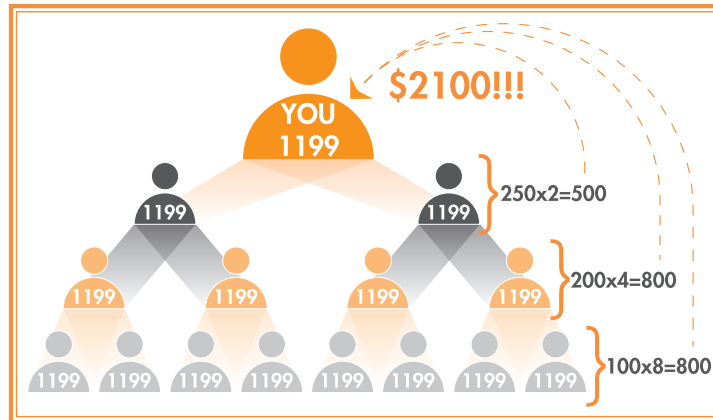

PREMIER STATUS PROMOTION

3 GENERATIONAL EARNING ADVANTAGE

1st Generation=\$250

2nd Generation=\$200

3rd Generation=\$100

Earning Advantages will continue for all repeated orders of this promotion by your 1st, 2nd, and 3rd generation enrollees.

WHAT:

POTENTIAL EARNINGS OVER \$2700

ACCELERATE TO PREMIER*

\$1199

+ Tax & Shipping

POTENTIAL EARNINGS

EARNING ADVANTAGE	\$2100	\$2744.20
RETAIL	\$521	
FAST START	\$60	
MATRIX	\$56	
MATRIX MATCH	\$7.20	

INCLUDES:

- 40 BOXES OF LAMININE (4 Free)
- 40 LAMININE BROCHURES
- CHOICE OF 1 MARKETING SET**
- PERSONALIZED WEBSITE
- PROFESSIONAL VIRTUAL OFFICE

TERMS & CONDITIONS

LifePharm Global Network reserves the right to edit the content of The Edge & The Edge Plus Promotions at any given time.