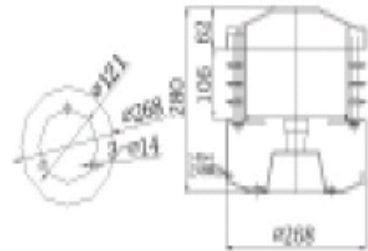

LAWN LIGHTS

CK-4901

- Watt: E27 TC-DSE 20W / LED 9W
- LED: R, G, B, W
- Power: AC220V, DC12, 24V
- Materials: AL. Die casting
- Cover: PMMA, PC
- Color: Gray, Black
- IP54

CK-4902

- Watt : E27 TC-DSE 20W / LED 9W
- LED: R, G, B, W
- Power: AC220V, DC12, 24V
- Materials: AL. Die casting
- Cover: PMMA, PC
- Color: Gray, Black
- IP54