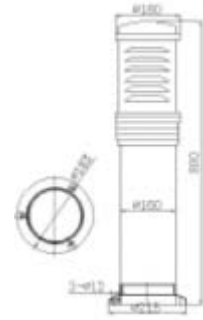

CK-4921

- Watt: E27 TC-DSE 20W / LED 9W
- LED: R, G, B, W
- Power: AC220V, DC12, 24V
- Materials: AL. Die casting
- Cover: PMMA, PC
- Color: Gray, Black
- IP54