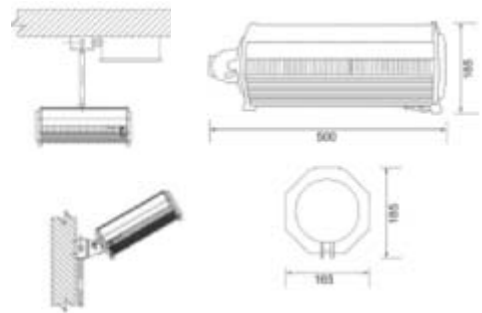

CK-7909A

CK-7909B

- Watt: LED 60W
- LED: R, G, B, W
- Power: DC24, 48V
- Materials: AL. Die casting
- Cover: Tempered Glass
- Color: Black, Gray
- IP65

CK-7910

- Watt: LED 36W
- LED: R, G, B, W
- Power: DC24, 48V
- Materials: AL. Die casting
- Cover: Tempered Glass
- Color: Gray, Black, White
- IP65