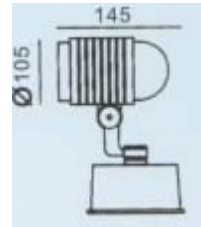

GARDEN LIGHTS

CK-3905

- Watt: E27/ PAR20-Type 6W
- LED: R, G, B, W
- Power: DC12, 24V
- Materials: AL. Die casting
- Cover: Safety Tempered Glass
- Color: Gray, Black
- IP65

CK-3906

- Watt: E27/ PAR20-Type 6W
- LED: R, G, B, W
- Power: DC12, 24V
- Materials: AL. Die casting
- Cover: Safety Tempered Glass
- Color: Gray, Black
- IP65

CK-3907

- Watt: 9W
- LED: R, G, B, W
- Power: DC12, 24V
- Control: DMX512
- Materials: AL. Die casting
- Cover: Safety Tempered Glass
- Color: Gray, Black
- IP65

CK-3908

- Watt: 10W
- LED: R, G, B, W
- Lens: 15° 30° 45° 60°
- Power: DC12, 24V
- Control: DMX512
- Materials: AL. Die casting
- Cover: PC
- Color: Gray, Black
- IP65