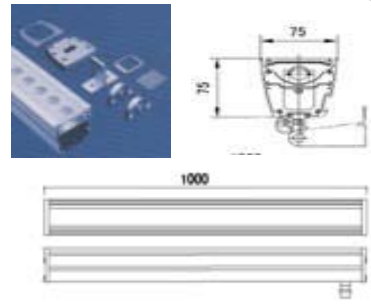

CK-5916A

CK-5916B

- Watt: G23 16W / LED 3W
- LED: R, G, B, W
- Power: AC220V, DC12V
- Materials: AL. Die casting
- Cover: Tempered Glass
- Color: Gray, Black
- IP65

WALL LIGHTS

CK-5940

CK-5940A

CK-5940B

- Watt: LED 18W, T5-21W
- LED: R, G, B, W
- Power: DC24V
- Materials: AL. Die casting
- Cover: Tempered Glass
- Color: Gray, Black
- IP65