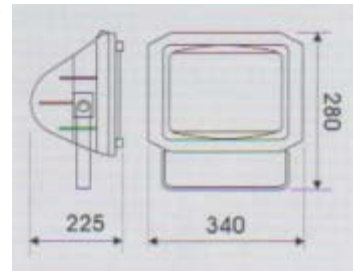

- Watt: E40 MH,NH 250W / LED 36W
- LED: R, G, B, W
- Power: AC220V, DC12, 24V
- Materials: AL. Die casting
- Cover: Tempered Glass
- Color: Gray, Black, White
- IP65

CK-1820