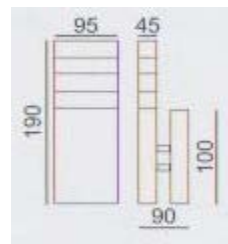

WALL LIGHTS

CK-5970

- Watt: E27 LED 6W
- LED: R, G, B, W
- Power: DC12V
- Materials: Wooden
- Cover: Crystal, PC
- Color: Wood, Silver
- IP54

CK-5971

- Watt LED 3W
- LED: R, G, B, W
- Power: DC12V
- Materials: Wooden, SUS304
- Cover: PMMA, PC
- Color: Wood, Silver
- IP54

CK-5972

- Watt: LED 3W
- LED: R, G, B, W
- Power: DC12V
- Materials: SUS304
- Cover: PMMA, PC
- Color: Silver, Gray
- IP54

CK-5973

- Watt: LED 3W
- LED: R, G, B, W
- Power: DC12V
- Materials: SUS304
- Cover: PMMA, PC
- Color: Gray, Brown
- IP54