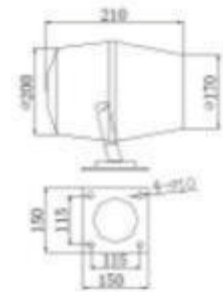

FLOOD LIGHTS

CK-1905

- Watt: 18W
- LED: R, G, B, W
- Lens: 15° 30° 45° 60°
- Power: DC24V
- Control: DMX512
- Materials: AL. Die casting
- Cover: Safety Tempered Glass
- Color: Gray, Black
- IP65

CK-1906

- Watt: 18W
- LED: R, G, B, W
- Lens: 15° 30° 45° 60°
- Power: DC24V
- Control: DMX512
- Materials: AL. Die casting
- Cover: Safety Tempered Glass
- Color: Gray, Black
- IP65

CK-1907

- Watt: 18W
- LED: R, G, B, W
- Lens: 15° 30° 45° 60°
- Power: DC24V
- Control: DMX512
- Materials: AL. Die casting
- Cover: Safety Tempered Glass
- Color: Gray, Black
- IP65

CK-1908

- Watt: 18W / 48W
- LED: R, G, B, W
- Lens: 15° 30° 45° 60°
- Power: DC24V
- Control: DMX512
- Materials: AL. Die casting
- Cover: Safety Tempered Glass
- Color: Gray, Black
- IP65