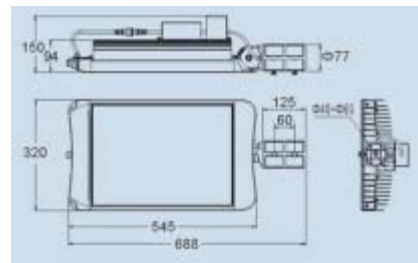

STREET LIGHTS

CK-8905

- Watt: LED 180W
- LED: White
- Power: DC48V
- Materials: AL. Die casting
- Cover: Tempered Glass
- Color: Black, Gray
- IP65

CK-8906

- Watt: LED 150W
- LED: White
- Power: DC48V
- Materials: AL. Die casting
- Cover: Tempered Glass
- Color: Gray, Black, White
- IP65