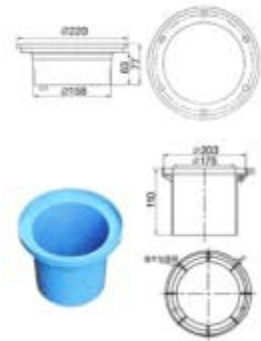

- Watt: 9W
- LED: R, G, B, W
- Reflector: 120°
- Power: DC12V
- Materials: AL. Die casting
- Cover: Safety Tempered Glass
- Color: Gray, Black
- IP67

CK-2918