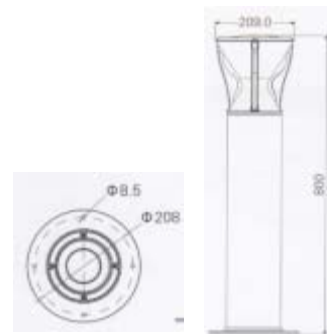

LAWN LIGHTS

CK-4929

- Watt: E27 TC-DSE 20W / LED 9W
- LED: R, G, B, W
- Power: AC220V, DC12, 24V
- Materials: AL. Die casting
- Cover: PMMA, PC
- Color: Gray, Black
- IP54

CK-4930

- Watt : 2G11 36W / LED 9W
- LED: R, G, B, W
- Power: AC220V, DC12, 24V
- Materials: AL. Die casting
- Cover: PMMA, PC
- Color: Gray, Black
- IP54