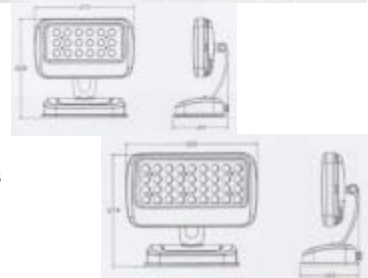

- Watt: 36W / 18W
- LED: R, G, B, W
- Lens: 15° 25° 45°
- Power: DC12, 24V
- Control: DMX512
- Materials: AL. Die casting
- Cover: Safety Tempered Glass
- Color: Gray, Black
- IP65

CK-1915