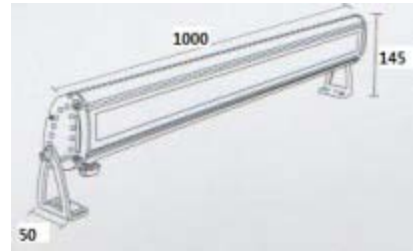

CK-5947

- Watt: LED 18W, T5
- LED: R, G, B, W
- Power: DC24V
- Materials: AL. Die casting
- Cover: Tempered Glass
- Color: Gray, Black
- IP65

WALL LIGHTS

CK-5948

- Watt: LED 18W, T5
- LED: R, G, B, W
- Power: DC24V
- Materials: AL. Die casting
- Cover: Tempered Glass
- Color: Gray, Black
- IP65