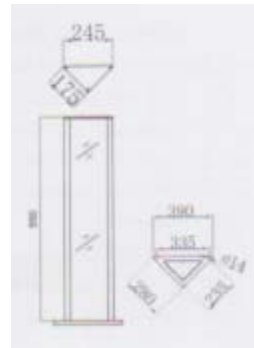

LAWN LIGHTS

CK-4925

- Watt: E27 TC-DSE 20W / LED 9W
- LED: R, G, B, W
- Power: AC220V, DC12, 24V
- Materials: AL. Die casting
- Cover: PMMA, PC
- Color: Gray, Black
- IP54

CK-4926

- Watt : 2G11 36W / LED 9W
- LED: R, G, B, W
- Power: AC220V, DC12, 24V
- Materials: AL. Die casting
- Cover: PMMA, PC
- Color: Gray, Black
- IP54