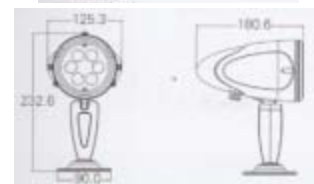

- Watt: 3W 6W
- LED: R, G, B, W
- Power: DC12, 24V
- Materials: AL. Die casting
- Cover: Safety Tempered Glass
- Color: Gray, Black
- IP65