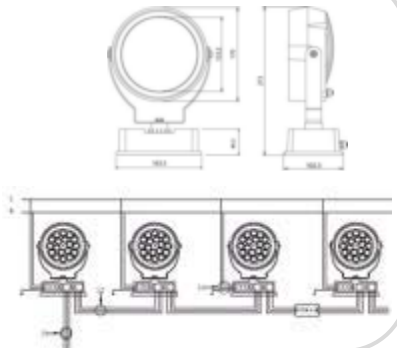

- Watt: 18W
- LED: R, G, B, W
- Lens: 15° 30° 45° 60°
- Power: DC24V
- Control: DMX512
- Materials: AL. Die casting
- Cover: Safety Tempered Glass
- Color: Gray, Black
- IP65

CK-1904