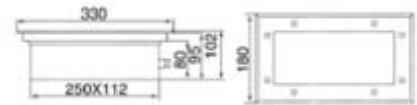

CK-2926

- Watt: Rx7s HQI-150W, LED 12W
- LED: R, G, B, W
- Lens: 120°
- Power: DC12V
- Materials: AL. Die casting
- Cover: Safety Tempered Glass
- Color: Gray, Black
- IP67

CK-2927

- Watt: 3W
- LED: R, G, B, W
- Lens: 120°
- Power: DC12V
- Materials: AL. Die casting
- Cover: Safety Tempered Glass
- Color: Gray, Black
- IP67