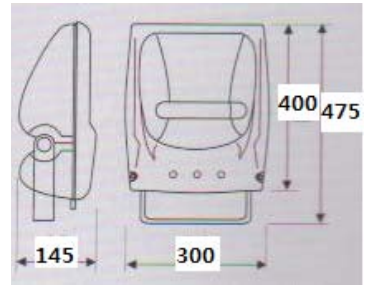

- Watt: E27 MH-150W
- Power: AC220V
- Materials: AL. Die casting
- Cover: Tempered Glass
- Color: Gray, Black, White
- IP65