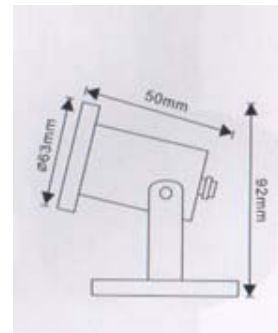

CK-6902

- Watt LED 3W
- LED: R, G, B, W
- Power: DC12V
- Materials: SUS304
- Cover: Tempered Glass
- Color: Silver
- IP68

CK-6903