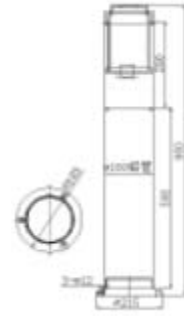

CK-4925

- Watt: E27 TC-DSE 20W / LED 9W
- LED: R, G, B, W
- Power: AC220V, DC12, 24V
- Materials: AL. Die casting
- Cover: PMMA, PC
- Color: Gray, Black
- IP54