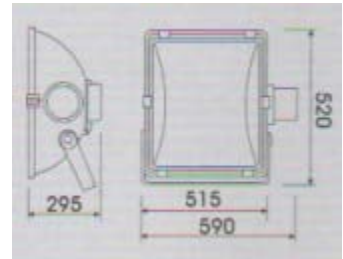

- Watt E40 1000~2000W
- Power: AC220V
- Materials: AL. Die casting
- Cover: Tempered Glass
- Color: Gray, Black, White
- IP65

CK-1834