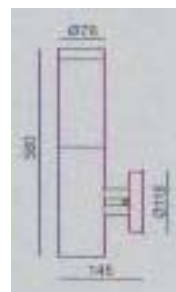

CK-5973

CK-5973A

CK-5973B

- Watt: LED 3W
- LED: R, G, B, W
- Power: DC12V
- Materials: SUS304
- Cover: PMMA, PC
- Color: Gray, Brown
- IP54

UNDERWATER LIGHTS

CK-6901

- Watt: LED 18W
- LED: R, G, B, W
- Power: DC12, 24V
- Materials: SUS304
- Cover: Tempered Glass
- Color: Silver
- IP68