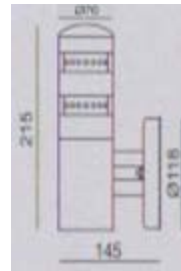

- Watt LED 3W
- LED: R, G, B, W
- Power: DC12V
- Materials: Wooden, SUS304
- Cover: PMMA, PC
- Color: Wood, Silver
- IP54

CK-5972