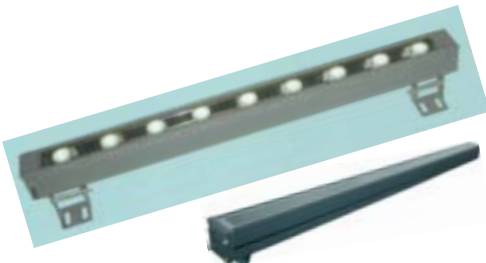

CK-5941B

CK-5941A