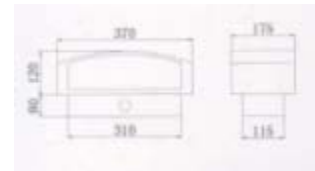

CK-5913C

- Watt: LED 3W
- LED: R, G, B, W
- Power: DC12V
- Materials: AL. Die casting
- Cover: Glass, SUS
- Color: Gray, Black
- IP65

CK-5914

CK-5915A

CK-5915B

- Watt LED 3W
- LED: R, G, B, W
- Power: DC12V
- Materials: AL. Die casting
- Cover: Tempered Glass
- Color: Gray, Black
- IP65