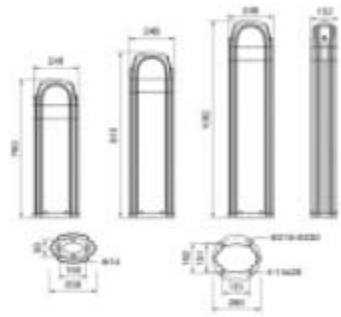

LAWN LIGHTS

CK-4905

- Watt: E27 TC-DSE 20W / LED 9W
- LED: R, G, B, W
- Power: AC220V, DC12, 24V
- Materials: AL. Die casting
- Cover: PMMA, PC
- Color: Gray, Black, Wood
- IP54

CK-4906

- Watt : E27 TC-DSE 20W / LED 9W
- LED: R, G, B, W
- Power: AC220V, DC12, 24V
- Materials: AL. Die casting
- Cover: PMMA, PC
- Color: Gray, Black , Wood
- IP54

CK-4907

- Watt: E27 TC-DSE 20W / LED 9W
- LED: R, G, B, W
- Power: AC220V, DC12, 24V
- Materials: AL. Die casting
- Cover: PMMA, PC
- Color: Gray, Black
- IP54

CK-4908

- Watt: E27 TC-DSE 20W / LED 9W
- LED: R, G, B, W
- Power: AC220V, DC12, 24V
- Materials: AL. Die casting
- Cover: PMMA, PC
- Color: Gray, Black
- IP54