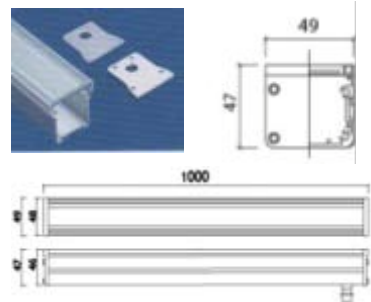

- Watt: LED 18W, T5
- LED: R, G, B, W
- Power: DC24V
- Materials: AL. Die casting
- Cover: Tempered Glass
- Color: Gray, Black
- IP65

CK-5942