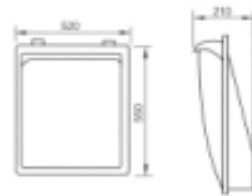

PARK LIGHTS

CK-7909

- Watt: LED 60W
- LED: R, G, B, W
- Power: DC24, 48V
- Materials: AL. Die casting
- Cover: Tempered Glass
- Color: Black, Gray
- IP65

CK-7910

- Watt: LED 36W
- LED: R, G, B, W
- Power: DC24, 48V
- Materials: AL. Die casting
- Cover: Tempered Glass
- Color: Gray, Black, White
- IP65

CK-7911

- Watt: E40 150W, LED 36W
- Power: AC220V DC24, 48V
- Materials: AL. Die casting
- Cover: Tempered Glass
- Color: Gray, Black, White
- IP65

CK-7912

- Watt E40 175W / LED 60W
- LED: R, G, B, W
- Power: AC220V, DC24, 48V
- Materials: AL. Die casting
- Cover: : Tempered Glass
- Color: Gray, Black, White
- IP65