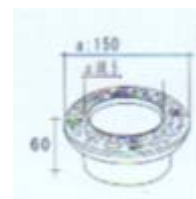

- Watt: 3,6W
- LED: R, G, B, W
- Reflector: 120°
- Power: DC12V
- Materials: AL. Die casting
- Cover: Safety Tempered Glass / Brass
- Color: Gray, Black
- IP67