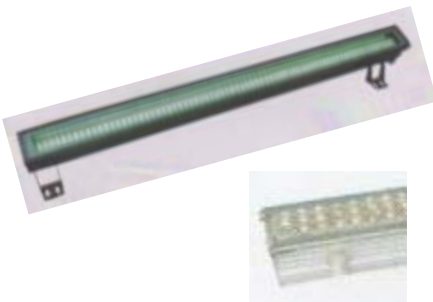

WALL LIGHTS

- Watt: LED 18W, T5
- LED: R, G, B, W
- Power: DC24V
- Materials: AL. Die casting
- Cover: Tempered Glass
- Color: Gray, Black
- IP65

- Watt: LED 18W, T5
- LED: R, G, B, W
- Power: DC24V
- Materials: AL. Die casting
- Cover: Tempered Glass
- Color: Gray, Black
- IP65

- Watt: LED 18W, T5
- LED: R, G, B, W
- Power: DC24V
- Materials: AL. Die casting
- Cover: Tempered Glass
- Color: Gray, Black
- IP65

- Watt: LED 18W, T5
- LED: R, G, B, W
- Power: DC24V
- Materials: AL. Die casting
- Cover: Tempered Glass
- Color: Gray, Black
- IP65