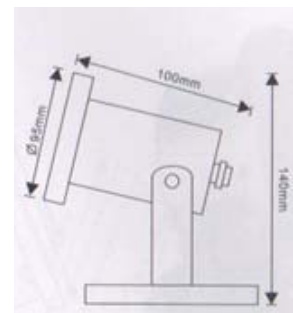

CK-6904

- Watt LED 6W
- LED: R, G, B, W
- Power: DC12V
- Materials: SUS304
- Cover: Tempered Glass
- Color: Silver
- IP68