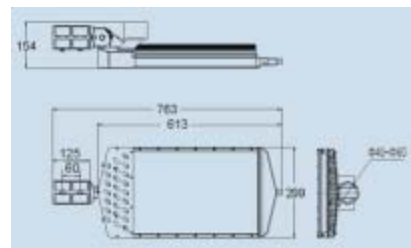

- Watt: LED 120W
- Power: DC48V
- Materials: AL. Die casting
- Cover: Tempered Glass
- Color: Gray, Black, White
- IP65

CK-8908