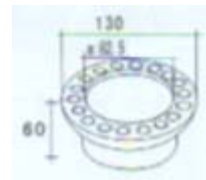

CK-2902

- Watt: 1, 3W
- LED: R, G, B, W
- Lens: 120°
- Power: DC12V
- Control: DMX512
- Materials: AL. Die casting
- Cover: Safety Tempered Glass / Brass
- Color: Gray, Black
- IP67

CK-2903

- Watt: 3,6W
- LED: R, G, B, W
- Lens: 120°
- Power: DC12V
- Control: DMX512
- Materials: AL. Die casting
- Cover: Safety Tempered Glass / Brass
- Color: Gray, Black
- IP67