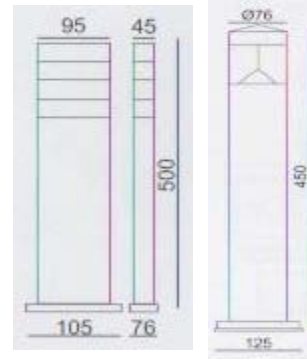

- Watt : LED 3W
- LED: R, G, B, W
- Power: DC12V
- Materials: Wooden, SUS304
- Cover: PMMA, PC
- Color: Wood, Silver
- IP54

CK-4935

CK-4935A

CK-4935B

- Watt: LED 3W
- LED: R, G, B, W
- Power: DC12V
- Materials: SUS304
- Cover: PMMA, PC
- Color: Silver
- IP54