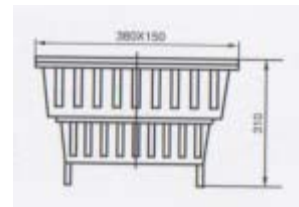

INGROUND LIGHTS

CK-2909

- Watt: 1W
- LED: R, G, B, W
- Reflector: 120°
- Power: DC12V
- Materials: AL. Die casting
- Cover: Safety Tempered Glass
- Color: Gray, Black
- IP67

CK-2910

- Watt: 6,9W
- LED: R, G, B, W
- Lens: 120°
- Power: DC12V
- Materials: AL. Die casting
- Cover: Safety Tempered Glass
- Color: Gray, Black
- IP67