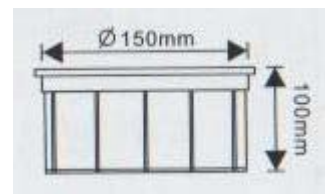

- Watt: 3W
- LED: R, G, B, W
- Reflector: 120°
- Power: DC12V
- Materials: AL. Die casting
- Cover: Safety Tempered Glass
- Color: Gray, Black
- IP67