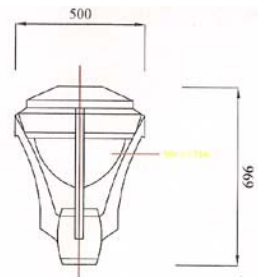

CK-7915

- Watt: E40 MH,NH 400W/ LED 60W
- Power: AC220V DC24V
- Materials: AL. Die casting
- Cover: Tempered Glass
- Color: Gray, Black, White
- IP65

CK-7916

- Watt E40 175W / LED 60W
- LED: R, G, B, W
- Power: AC220V, DC24V
- Materials: AL. Die casting
- Cover: : PC, PMMA
- Color: Gray, Black, White
- IP65