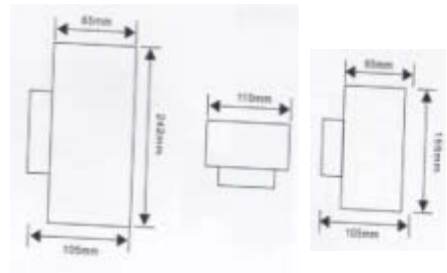

- Watt MR16 50W/ LED 6W
- LED: R, G, B, W
- Power: AC220V, DC12V
- Materials: AL. Die casting
- Cover: Safety Tempered Glass
- Color: Gray, Black
- IP65

CK-5907