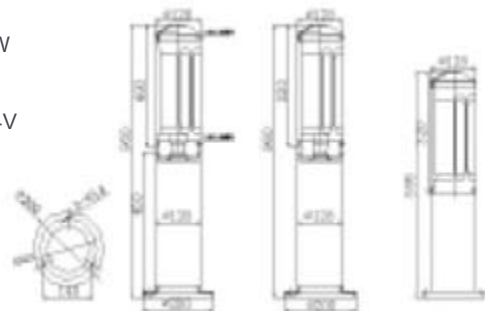

CK-4903

- Watt: E27 TC-DSE 20W / LED 9W
- LED: R, G, B, W
- Power: AC220V, DC12, 24V
- Materials: AL. Die casting
- Cover: PMMA, PC
- Color: Gray, Black
- IP54

CK-4904

CK-4904A

CK-4904B

- Watt: 2G11 36W / LED 12W
- LED: R, G, B, W
- Power: AC220V, DC12, 24V
- Materials: AL. Die casting
- Cover: PMMA, PC
- Color: Gray, Black
- IP54