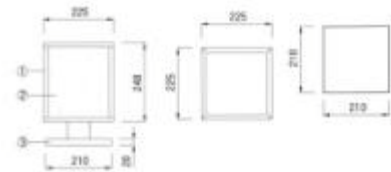

- Watt: E40 MH250W/ LED 36, 60W
- LED: R, G, B, W
- Power: AC220V, DC12, 24V
- Materials: SUS304
- Cover: Tempered Glass
- Color: Silver