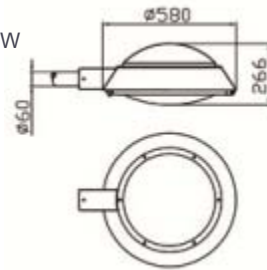

- Watt: E40 MH,NH 400W/ LED 60W
- Power: AC220V DC24V
- Materials: AL. Die casting
- Cover: Tempered Glass
- Color: Gray, Black, White
- IP65