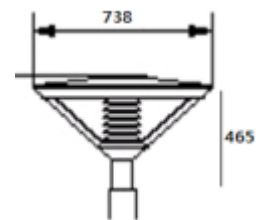

CK-7911

- Watt: E40 150W, LED 36W
- Power: AC220V DC24, 48V
- Materials: AL. Die casting
- Cover: Tempered Glass
- Color: Gray, Black, White
- IP65

CK-7912

- Watt E40 175W / LED 60W
- LED: R, G, B, W
- Power: AC220V, DC24, 48V
- Materials: AL. Die casting
- Cover: : Tempered Glass
- Color: Gray, Black, White
- IP65