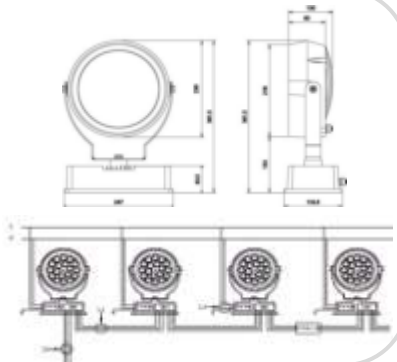

CK-1903

- Watt: 18W
- LED: R, G, B, W
- Lens: 15° 30° 45° 60°
- Power: DC24V
- Control: DMX512
- Materials: AL. Die casting
- Cover: Safety Tempered Glass
- Color: Gray, Black
- IP65

CK-1904

- Watt: 36W
- LED: R, G, B, W
- Lens: 15° 30° 45° 60°
- Power: DC24V
- Control: DMX512
- Materials: AL. Die casting
- Cover: Safety Tempered Glass
- Color: Gray, Black
- IP65