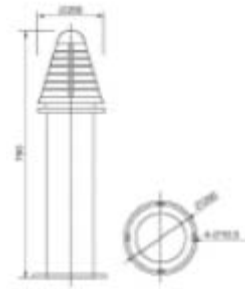

CK-4912

CK-4912A

CK-4912B

- Watt: E27 TC-DSE 20W / LED 9W
- LED: R, G, B, W
- Power: AC220V, DC12, 24V
- Materials: AL. Die casting
- Cover: PMMA, PC
- Color: Gray, Black
- IP54

LAWN LIGHTS

CK-4913

- Watt: E27 TC-DSE 20W / LED 9W
- LED: R, G, B, W
- Power: AC220V, DC12, 24V
- Materials: AL. Die casting
- Cover: PMMA, PC
- Color: Gray, Black
- IP54