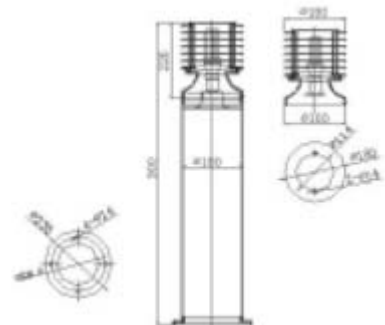

CK-4923

- Watt: E27 TC-DSE 20W / LED 9W
- LED: R, G, B, W
- Power: AC220V, DC12, 24V
- Materials: AL. Die casting
- Cover: PMMA, PC
- Color: Gray, Black
- IP54

CK-4924

- Watt: E27 TC-DSE 20W / LED 9W
- LED: R, G, B, W
- Power: AC220V, DC12, 24V
- Materials: AL. Die casting
- Cover: PMMA, PC
- Color: Wood, Gray
- IP54