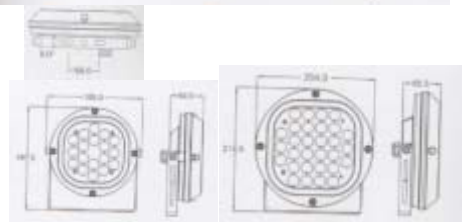

- Watt: 18W / 30W
- LED: R, G, B, W
- Reflector : 15° 25° 45°
- Power: DC12, 24V
- Materials: AL. Die casting
- Cover: Tempered Glass
- Color: Gray, Black
- IP65