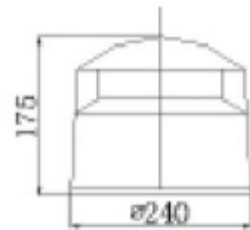

CK-4903

- Watt: E27 TC-DSE 20W / LED 9W
- LED: R, G, B, W
- Power: AC220V, DC12, 24V
- Materials: AL. Die casting
- Cover: PMMA, PC
- Color: Gray, Black
- IP54

CK-4904

CK-4904A

CK-4904B

- Watt: 2G11 36W / LED 12W
- LED: R, G, B, W
- Power: AC220V, DC12, 24V
- Materials: AL. Die casting
- Cover: PMMA, PC
- Color: Gray, Black
- IP54