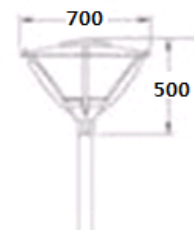

PARK LIGHTS

CK-7901

- Watt: E40 MH150W, LED 36W
- LED: R, G, B, W
- Power: AC220V, DC24V
- Materials: AL. Die casting
- Cover: PC, PMMA
- Color: Black, Gray
- IP65

CK-7902

- Watt E40 175W / LED 60W
- LED: R, G, B, W
- Power: AC220V, DC24V
- Materials: AL. Die casting
- Cover: PC, PMMA
- Color: Gray, Black, White
- IP65

CK-7903

- Watt: G12 CDM-150W
- Power: AC220V
- Materials: AL. Die casting
- Cover: PC, PMMA
- Color: Gray, Black, White
- IP65

CK-7904

- Watt E40 175W / LED 60W
- LED: R, G, B, W
- Power: AC220V, DC24V
- Materials: AL. Die casting
- Cover: : Tempered Glass
- Color: Gray, Black, White
- IP65