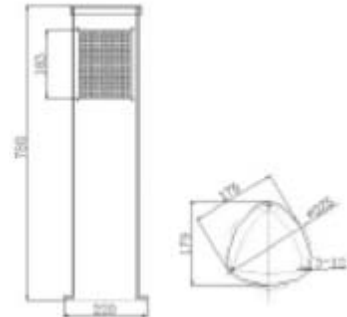

CK-4923

- Watt: E27 TC-DSE 20W / LED 9W
- LED: R, G, B, W
- Power: AC220V, DC12, 24V
- Materials: AL. Die casting
- Cover: PMMA, PC
- Color: Gray, Black
- IP54