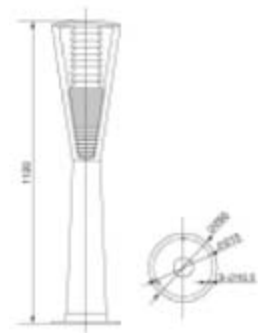

CK-4919

- Watt: E27 TC-DSE 20W / LED 9W
- LED: R, G, B, W
- Power: AC220V, DC12, 24V
- Materials: AL. Die casting
- Cover: PMMA, PC
- Color: Gray, Black
- IP54

CK-4920

- Watt: E27 TC-DSE 20W / LED 9W
- LED: R, G, B, W
- Power: AC220V, DC12, 24V
- Materials: AL. Die casting
- Cover: PMMA, PC
- Color: Gray, Black
- IP54