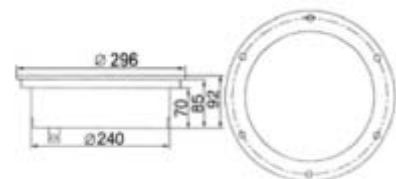

- Watt: 3W
- LED: R, G, B, W
- Reflector: 120°
- Power: DC12V
- Materials: AL. Die casting
- Cover: Safety Tempered Glass
- Color: Gray, Black
- IP67