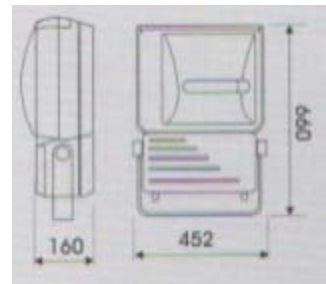

FLOOD LIGHTS

CK-1821

- Watt: Rx7S HQI-250W/
  E40 MH-250W
- Power: AC220V
- Materials: AL. Die casting
- Cover: Tempered Glass
- Color: Gray, Black, White
- IP65

CK-1822

- Watt: E40 MH-400W
  HQI -250W
- Power: AC220V
- Materials: AL. Die casting
- Cover: Tempered Glass
- Color: Gray, Black, White
- IP65

CK-1823

- Watt: Rx7S HQI 150W
- Power: AC220V, DC12, 24V
- Materials: AL. Die casting
- Cover: Tempered Glass
- Color: Gray, Black, White
- IP65

CK-1824

- Watt: E40 MH-400W
- Power: AC220V
- Materials: AL. Die casting
- Cover: Tempered Glass
- Color: Gray, Black, White
- IP65