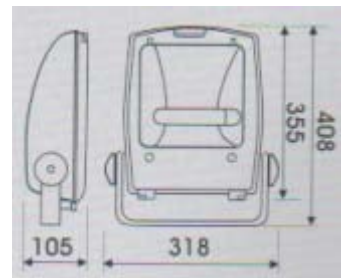

- Watt: Rx7S HQI 150W
- Power: AC220V, DC12, 24V
- Materials: AL. Die casting
- Cover: Tempered Glass
- Color: Gray, Black, White
- IP65

CK-1824