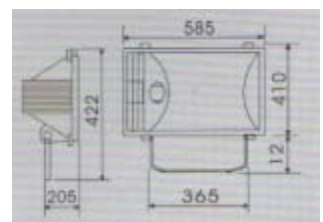

- Watt: 1000W
- Power: AC220V
- Materials: AL. Die casting
- Cover: Tempered Glass
- Color: Gray, Black, White
- IP65