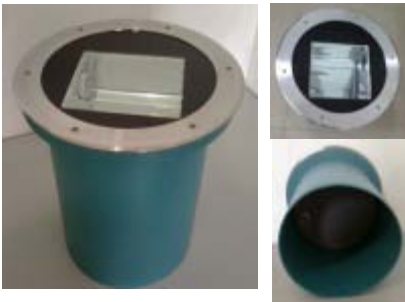

INGROUND LIGHTS

CK-2930

- Watt: Rx7s HQI-150W, LED9W
- LED: R, G, B, W
- Reflector: 120°
- Power: AC220V, DC12V
- Materials: AL. Die casting
- Cover: Safety Tempered Glass
- Color: Gray, Black
- IP67

CK-2931

- Watt: Rx7s HQI-150W, LED 12W
- LED: R, G, B, W
- Lens: 120°
- Power: DC12V
- Materials: AL. Die casting
- Cover: Safety Tempered Glass
- Color: Gray, Black
- IP67