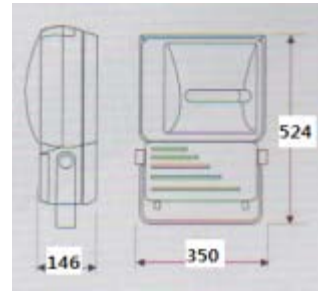

- Watt: Rx7S HQI-250W/
  E40 MH-250W
- Power: AC220V
- Materials: AL. Die casting
- Cover: Tempered Glass
- Color: Gray, Black, White
- IP65

CK-1822