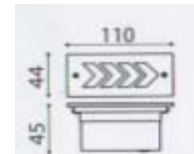

CK-5910

- CK-5910A ● Watt LED 3W
● LED: R, G, B, W
● Power: DC12V
- CK-5910B ● Materials: AL. Die casting
● Cover: Tempered Glass
- CK-5910C ● Color: Gray, Black, White
● IP65

CK-5911

- CK-5911A ● Watt: LED 3W
● LED: R, G, B, W
● Power: DC12V
- CK-5911B ● Materials: AL. Die casting
● Cover: Glass, SUS
- CK-5911C ● Color: Gray, Black, White
● IP65