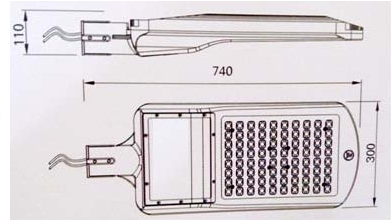

- Watt: LED 120W
- LED: White
- Power: DC48V
- Materials: AL. Die casting
- Cover: Tempered Glass
- Color: Black, Gray
- IP65

CK-8902