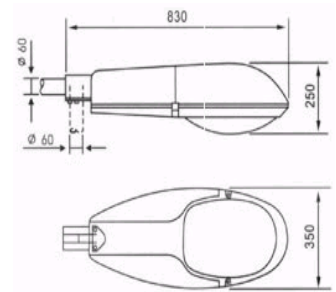

CK-8919

- Watt: CDM 250W, MH, NH 250W
- Power: AC220V
- Materials: AL. Die casting
- Cover: Tempered Glass
- Color: Gray, Black, White
- IP65

CK-8920