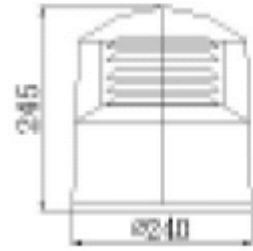

- Watt: E27 TC-DSE 20W / LED 9W
- LED: R, G, B, W
- Power: AC220V, DC12, 24V
- Materials: AL. Die casting
- Cover: PMMA, PC
- Color: Gray, Black
- IP54

CK-4902