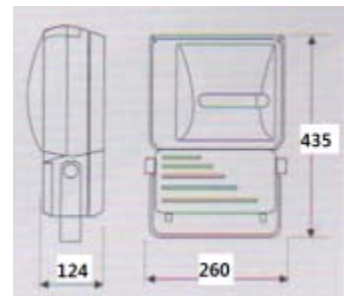

- Watt: Rx7S HQI-150W/
  E27 MH-150W
- Power: AC220V
- Materials: AL. Die casting
- Cover: Tempered Glass
- Color: Gray, Black, White
- IP65