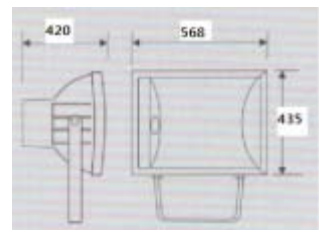

- Watt: 1000W
- Power: AC220V
- Materials: AL. Die casting
- Cover: Tempered Glass
- Color: Gray, Black, White
- IP65

CK-1836