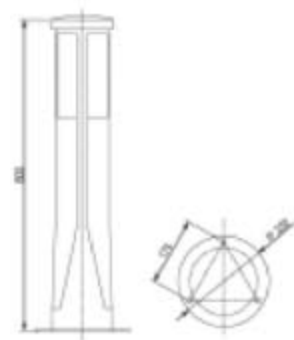

LAWN LIGHTS

CK-4917

- Watt: E27 TC-DSE 20W / LED 9W
- LED: R, G, B, W
- Power: AC220V, DC12, 24V
- Materials: AL. Die casting
- Cover: PMMA, PC
- Color: Gray, Black
- IP54

CK-4918

- Watt : 2G11 36W / LED 9W
- LED: R, G, B, W
- Power: AC220V, DC12, 24V
- Materials: AL. Die casting
- Cover: PMMA, PC
- Color: Gray, Black
- IP54