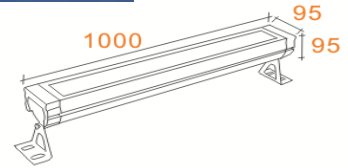

CK-5943

CK-5943A

CK-5943B

- Watt: LED 18W, T5
- LED: R, G, B, W
- Power: DC24V
- Materials: AL. Die casting
- Cover: Tempered Glass
- Color: Gray, Black
- IP65

WALL LIGHTS

CK-5944

- Watt: LED 18W, T5
- LED: R, G, B, W
- Power: DC24V
- Materials: AL. Die casting
- Cover: Tempered Glass
- Color: Gray, Black
- IP65