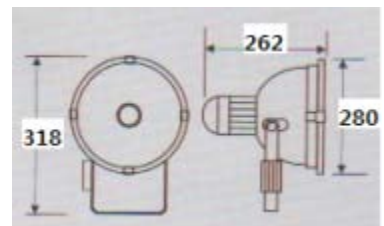

- Watt: E27 MH-150W
- Power: AC220V
- Materials: AL. Die casting
- Cover: Tempered Glass
- Color: Gray, Black, White
- IP65

CK-1828