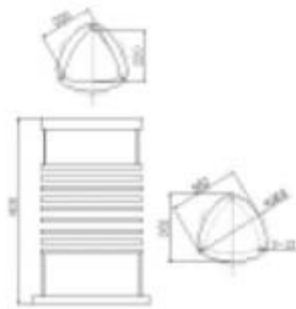

LAWN LIGHTS

CK-4921

- Watt: E27 TC-DSE 20W / LED 9W
- LED: R, G, B, W
- Power: AC220V, DC12, 24V
- Materials: AL. Die casting
- Cover: PMMA, PC
- Color: Gray, Black
- IP54

CK-4922

- Watt : E27 TC-DSE 20W / LED 9W
- LED: R, G, B, W
- Power: AC220V, DC12, 24V
- Materials: AL. Die casting
- Cover: PMMA, PC
- Color: Gray, Black
- IP54