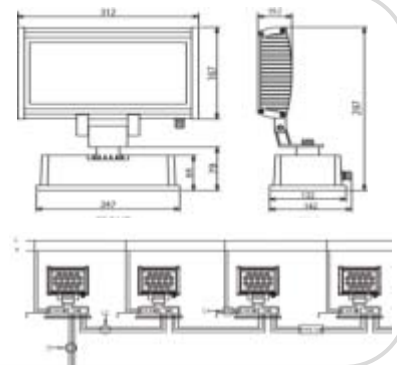

FLOOD LIGHTS

CK-1901

- Watt: 18W
- LED: R, G, B, W
- Lens: 15° 30° 45° 60°
- Materials: AL. Die casting
- Cover: Safety Tempered Glass
- Color: Gray, Black
- IP65

CK-1902

- Watt: 36W
- LED: R, G, B, W
- Lens: 15° 30° 45° 60°
- Power: DC24V
- Control: DMX512
- Materials: AL. Die casting
- Cover: Safety Tempered Glass
- Color: Gray, Black
- IP65