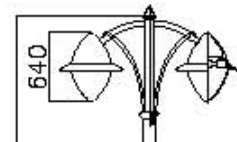

PARK LIGHTS

CK-7909

- Watt: LED 60W
- LED: R, G, B, W
- Power: DC24, 48V
- Materials: AL. Die casting
- Cover: Tempered Glass
- Color: Black, Gray
- IP65

CK-7910

- Watt: LED 36W
- LED: R, G, B, W
- Power: DC24, 48V
- Materials: AL. Die casting
- Cover: Tempered Glass
- Color: Gray, Black, White
- IP65

CK-7911

- Watt: E40 150W, LED 36W
- Power: AC220V DC24, 48V
- Materials: AL. Die casting
- Cover: Tempered Glass
- Color: Gray, Black, White
- IP65

CK-7912

- Watt E40 175W / LED 60W
- LED: R, G, B, W
- Power: AC220V, DC24, 48V
- Materials: AL. Die casting
- Cover: : Tempered Glass
- Color: Gray, Black, White
- IP65