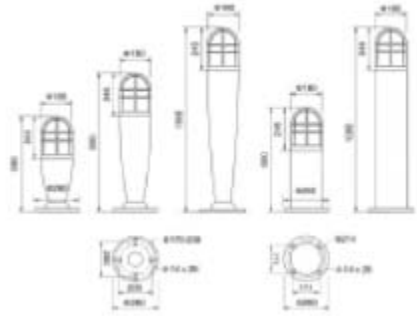

LAWN LIGHTS

CK-4905

CK-4905A / 4905B / 4905C

- Watt: E27 TC-DSE 20W / LED 9W
- LED: R, G, B, W
- Power: AC220V, DC12, 24V
- Materials: AL. Die casting
- Cover: PMMA, PC
- Color: Gray, Black, Wood
- IP54

CK-4906