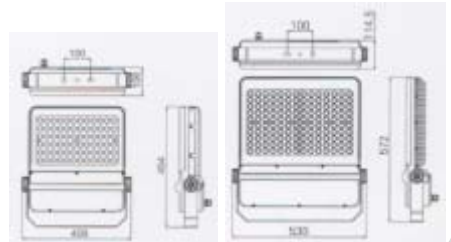

FLOOD LIGHTS

CK-1913

CK-1913A CK-1913B

- Watt: 72/140W
- LED: R, G, B, W
- Lens: 15° 25° 45° 60°
- Power: DC24, 48V
- Materials: AL. Die casting
- Cover: Temp` Glass
- Color: White, Gray, Black
- IP65

CK-1914