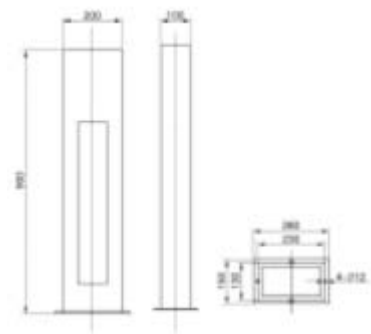

CK-4919

- Watt: E27 TC-DSE 20W / LED 9W
- LED: R, G, B, W
- Power: AC220V, DC12, 24V
- Materials: AL. Die casting
- Cover: PMMA, PC
- Color: Gray, Black
- IP54

CK-4920

- Watt: E27 TC-DSE 20W / LED 9W
- LED: R, G, B, W
- Power: AC220V, DC12, 24V
- Materials: AL. Die casting
- Cover: PMMA, PC
- Color: Gray, Black
- IP54