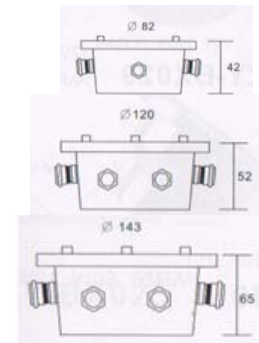

CK-6908

CK-6908A

CK-6908B

CK-6908C

- Cable Grand: 4P, 6P, 8P
- Materials: SUS304
- Color: Silver
- IP68

PARK LIGHTS

CK-7901

CK-7901A-5C **CK-7901B-4C**
CK-7901A-5R **CK-7901B-4R**