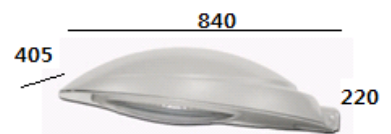

CK-8919

- Watt: CDM 250W, MH, NH 250W
- Power: AC220V
- Materials: AL. Die casting
- Cover: Tempered Glass
- Color: Gray, Black, White
- IP65

CK-8920

- Watt: CDM 250W, MH,NH 400W
- Power: AC220V
- Materials: AL. Die casting
- Cover: : Tempered Glass
- Color: Gray, Black, White
- IP65