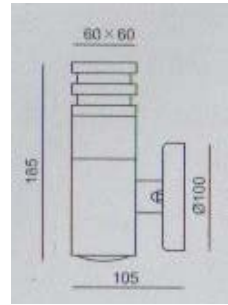

CK-5951

- Watt: LED 9W
- LED: R, G, B, W
- Power: DC24V
- Materials: AL. Die casting
- Cover: PC
- Color: Gray, Black
- IP65

WALL LIGHTS

CK-5970

CK-5970A

CK-5970B

- Watt: E27 LED 6W
- LED: R, G, B, W
- Power: DC12V
- Materials: Wooden
- Cover: Crystal, PC
- Color: Wood, Silver
- IP54