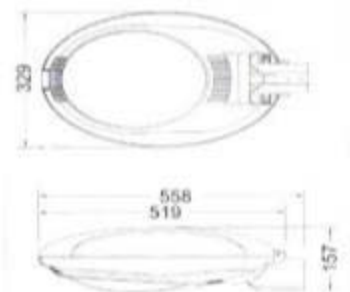

CK-8915

- Watt: MH, NH 400W
- Power: AC220V
- Materials: AL. Die casting
- Cover: Tempered Glass
- Color: Gray, Black, White
- IP65

CK-8916

- Watt: CDM 150W
- Power: AC220V
- Materials: AL. Die casting
- Cover: : Tempered Glass
- Color: Gray, Black, White
- IP65