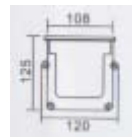

CK-2911

- Watt: 6,9W
- LED: R, G, B, W
- Lens: 120°
- Power: DC12V
- Materials: AL. Die casting
- Cover: Safety Tempered Glass
- Color: Gray, Black
- IP67

CK-2912

- Watt: 9, 12, 18W
- LED: R, G, B, W
- Reflector: 120°
- Power: DC24V
- Materials: AL. Die casting
- Cover: Safety Tempered Glass
- Color: Gray, Black
- IP67