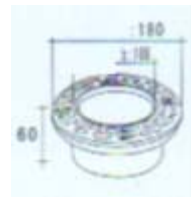

- Watt: 3,6W
- LED: R, G, B, W
- Lens: 120°
- Power: DC12V
- Control: DMX512
- Materials: AL. Die casting
- Cover: Safety Tempered Glass / Brass
- Color: Gray, Black
- IP67

CK-2907