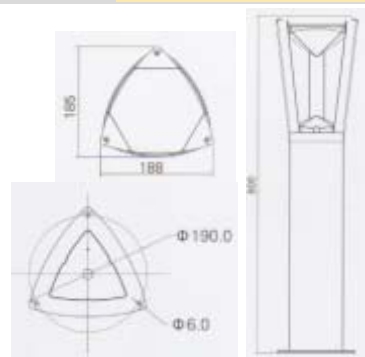

CK-4931

- Watt: E27 TC-DSE 20W / LED 6W
- LED: R, G, B, W
- Power: AC220V, DC12V
- Materials: AL. Die casting
- Cover: PC
- Color: Gray, Black
- IP65

CK-4932

- Watt: LED 6W
- LED: R, G, B, W
- Power: DC12V
- Materials: AL. Die casting
- Cover: PC
- Color: Gray, Black
- IP65