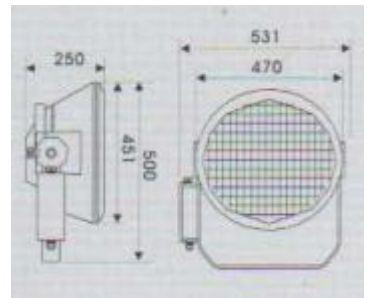

- Watt: 1500W
- Power: AC220V
- Materials: AL. Die casting
- Cover: Tempered Glass
- Color: Gray, Black, White
- IP65

CK-1831