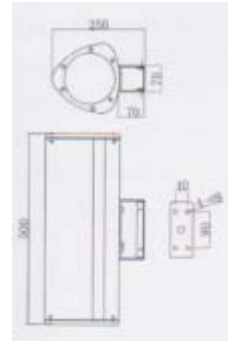

CK-5804A CK-5804B

WALL LIGHTS

CK-5901

- Watt: G12 HQI-150W / LED 18W
- LED: R, G, B, W
- Power: AC220V, DC12, 24V
- Materials: AL. Die casting
- Cover: Safety Tempered Glass
- Color: Gray, Black
- IP65

CK-5902