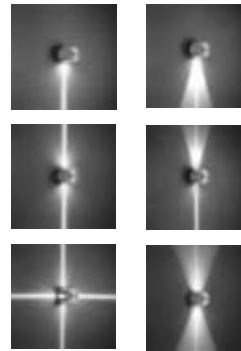

CK-5908

CK-5908A/B

CK-5908C/D

- Watt: LED 1~2W
- LED: R, G, B, W
- Power: DC12V
- Materials: Plastic
- Cover: PMMA
- Color: Gray
- IP65

WALL LIGHTS

CK-5909

- Watt: MR16 100W/ LED 12W
- LED: R, G, B, W
- Power: AC220V, DC12V
- Materials: AL. Die casting
- Cover: Safety Tempered Glass
- Color: Gray, Black, White
- IP65