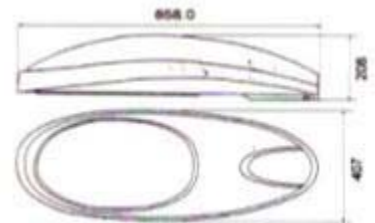

STREET LIGHTS

CK-8917

- Watt: CDM250W/ MH250W
- Power: AC220V
- Materials: AL. Die casting
- Cover: Tempered Glass
- Color: Black, Gray
- IP65

CK-8918

- Watt : electrodeless 200~400W /MH, NH 400W
- Power: AC220V
- Materials: AL. Die casting
- Cover: Tempered Glass
- Color: Gray, Black, White
- IP65