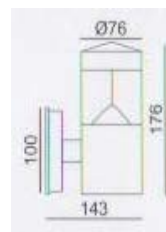

WALL LIGHTS

CK-5970

- Watt: E27 LED 6W
- LED: R, G, B, W
- Power: DC12V
- Materials: Wooden
- Cover: Crystal, PC
- Color: Wood, Silver
- IP54

CK-5971

- Watt LED 3W
- LED: R, G, B, W
- Power: DC12V
- Materials: Wooden, SUS304
- Cover: PMMA, PC
- Color: Wood, Silver
- IP54

CK-5972

- Watt: LED 3W
- LED: R, G, B, W
- Power: DC12V
- Materials: SUS304
- Cover: PMMA, PC
- Color: Silver, Gray
- IP54

CK-5973

- Watt: LED 3W
- LED: R, G, B, W
- Power: DC12V
- Materials: SUS304
- Cover: PMMA, PC
- Color: Gray, Brown
- IP54