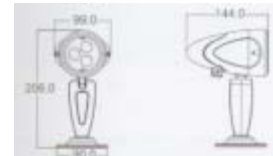

- Watt: 3W 6W
- LED: R, G, B, W
- Power: DC12, 24V
- Materials: AL. Die casting
- Cover: Safety Tempered Glass
- Color: Gray, Black
- IP65