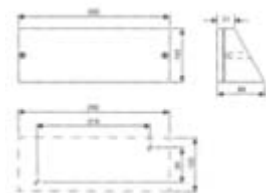

- Watt: G23 16W / LED 3W
- LED: R, G, B, W
- Power: AC220V, DC12V
- Materials: AL. Die casting
- Cover: Tempered Glass
- Color: Gray, Black
- IP65