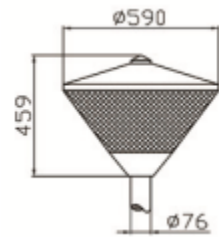

PARK LIGHTS

CK-7913

- Watt: E40 MH,NH-150W/ LED 60W
- LED: R, G, B, W
- Power: AC220V DC24V
- Materials: AL. Die casting
- Cover: PC, PMMA
- Color: Black, Gray
- IP65

CK-7914

- Watt: E40 MH,NH-250W/ LED 60W
- LED: R, G, B, W
- Power: AC220V, DC24V
- Materials: AL. Die casting
- Cover: PC
- Color: Gray, Black, White
- IP65