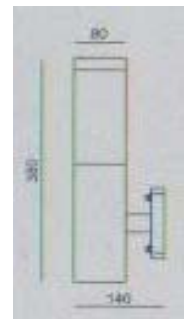

CK-5973

CK-5973A

CK-5973B

- Watt: LED 3W
- LED: R, G, B, W
- Power: DC12V
- Materials: SUS304
- Cover: PMMA, PC
- Color: Gray, Brown
- IP54

UNDERWATER LIGHTS

CK-6901

- Watt: LED 18W
- LED: R, G, B, W
- Power: DC12, 24V
- Materials: SUS304
- Cover: Tempered Glass
- Color: Silver
- IP68