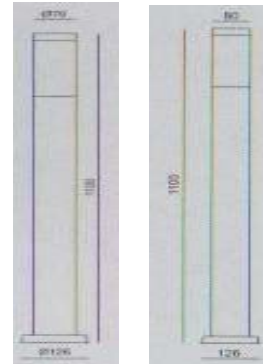

LAWN LIGHTS

CK-4933

- Watt: LED 3W
- LED: R, G, B, W
- Power: DC12V
- Materials: Wooden, SUS304
- Cover: Crystal
- Color: Wood, Silver
- IP54

CK-4934

- Watt : LED 3W
- LED: R, G, B, W
- Power: DC12V
- Materials: Wooden, SUS304
- Cover: PMMA, PC
- Color: Wood, Silver
- IP54

CK-4935

- Watt: LED 3W
- LED: R, G, B, W
- Power: DC12V
- Materials: SUS304
- Cover: PMMA, PC
- Color: Silver
- IP54

CK-4936

- Watt: LED 3W
- LED: R, G, B, W
- Power: DC12V
- Materials: SUS304
- Cover: PMMA, PC
- Color: Gray, Brown
- IP54