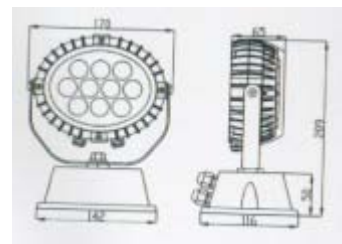

CK-3907

- Watt: 9W
- LED: R, G, B, W
- Power: DC12, 24V
- Control: DMX512
- Materials: AL. Die casting
- Cover: Safety Tempered Glass
- Color: Gray, Black
- IP65

CK-3908

- Watt: 10W
- LED: R, G, B, W
- Lens: 15° 30° 45° 60°
- Power: DC12, 24V
- Control: DMX512
- Materials: AL. Die casting
- Cover: PC
- Color: Gray, Black
- IP65