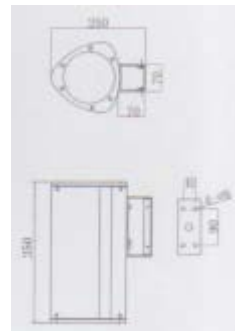

- Watt : G12 HQI-150W / LED 9W
- LED: R, G, B, W
- Power: AC220V, DC12, 24V
- Materials: AL. Die casting
- Cover: Safety Tempered Glass
- Color: Gray, Black
- IP65

CK-5903