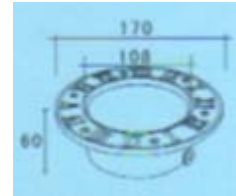

INGROUND LIGHTS

CK-2905

- Watt: 3,6W
- LED: R, G, B, W
- Reflector: 120°
- Power: DC12V
- Materials: AL. Die casting
- Cover: Safety Tempered Glass / Brass
- Color: Gray, Black
- IP67

CK-2906

- Watt: 3,6W
- LED: R, G, B, W
- Lens: 120°
- Power: DC12V
- Control: DMX512
- Materials: AL. Die casting
- Cover: Safety Tempered Glass / Brass
- Color: Gray, Black
- IP67

CK-2907

- Watt: 1,3W
- LED: R, G, B, W
- Lens: 120°
- Power: DC12V
- Materials: AL. Die casting
- Cover: Safety Tempered Glass
- Color: Gray, Black
- IP67

CK-2908

- Watt: 3W
- LED: R, G, B, W
- Reflector: 120°
- Power: DC12V
- Materials: AL. Die casting
- Cover: Safety Tempered Glass
- Color: Gray, Black
- IP67