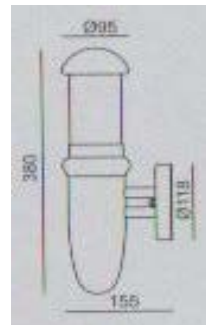

- Watt LED 3W
- LED: R, G, B, W
- Power: DC12V
- Materials: Wooden, SUS304
- Cover: PMMA, PC
- Color: Wood, Silver
- IP54

CK-5972