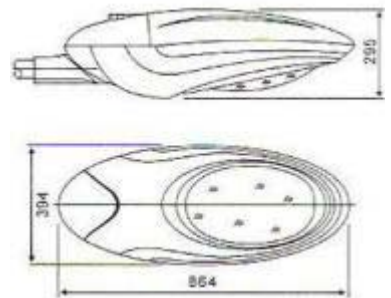

CK-8915

- Watt: MH, NH 400W
- Power: AC220V
- Materials: AL. Die casting
- Cover: Tempered Glass
- Color: Gray, Black, White
- IP65

CK-8916

- Watt: CDM 150W
- Power: AC220V
- Materials: AL. Die casting
- Cover: : Tempered Glass
- Color: Gray, Black, White
- IP65