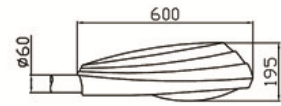

CK-8925

- Watt: CDM250W/ MH,NH 250W
- Power: AC220V
- Materials: AL. Die casting
- Cover: Tempered Glass
- Color: Black, Gray
- IP65

CK-8926