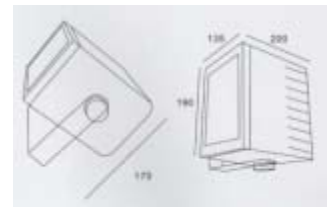

GARDEN LIGHTS

CK-3909

- Watt: G12 CDM150W / E27 PAR30
- LED: R, G, B, W
- Power: AC220V, DC12, 24V
- Materials: AL. Die casting
- Cover: Safety Tempered Glass
- Color: Gray, Black
- IP65

CK-3910

- Watt: Rx7s 150W / LED 18W
- LED: R, G, B, W
- Power: DC12, 24V
- Control: DMX512
- Materials: AL. Die casting
- Cover: Safety Tempered Glass
- Color: Gray, Black
- IP65