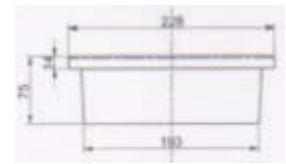

CK-5913C

- Watt: LED 3W
- LED: R, G, B, W
- Power: DC12V
- Materials: AL. Die casting
- Cover: Glass, SUS
- Color: Gray, Black
- IP65

CK-5914

CK-5915A

CK-5915B

- Watt LED 3W
- LED: R, G, B, W
- Power: DC12V
- Materials: AL. Die casting
- Cover: Tempered Glass
- Color: Gray, Black
- IP65