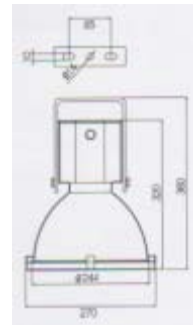

FLOOD LIGHTS

- Watt: E40 MH,NH 400W/ LED 72W
- LED: R, G, B, W
- Lens: 15° 25° 45° 60°
- Power: AC220V, DC24, 48V
- Materials: AL. Die casting
- Cover: Temp` Glass
- Color: White, Gray, Black
- IP65

- Watt: MH,NH 150W / LED 36W
- LED: R, G, B, W
- Lens: 15° 25° 45° 60°
- Power: AC220V, DC12, 24V
- Materials: AL. Die casting
- Cover: Safety Tempered Glass
- Color: Gray, Black
- IP65

CK-1819

- Watt: E40 MH,NH 250W / LED 36W
- LED: R, G, B, W
- Power: AC220V, DC12, 24V
- Materials: AL. Die casting
- Cover: Tempered Glass
- Color: Gray, Black, White
- IP65

CK-1820

- Watt: Rx7S HQI-150W/
  E27 MH-150W
- Power: AC220V
- Materials: AL. Die casting
- Cover: Tempered Glass
- Color: Gray, Black, White
- IP65