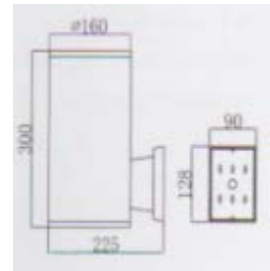

CK-5904

CK-5904A

CK-5904B

- Watt: G12 HQI-150W / LED 9W
- LED: R, G, B, W
- Power: AC220V, DC12, 24V
- Materials: AL. Die casting
- Cover: PMMA, PC
- Color: Gray, Black, White
- IP65

WALL LIGHTS

CK-5905

- Watt: MR16 100W/ LED 12W
- LED: R, G, B, W
- Power: AC220V, DC12V
- Materials: AL. Die casting
- Cover: Safety Tempered Glass
- Color: Gray, Black
- IP65