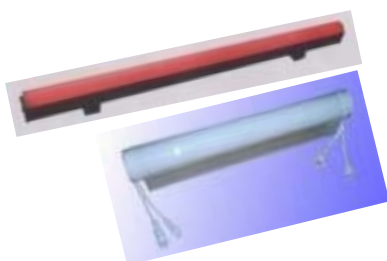

CK-5951

- Watt: LED 9W
- LED: R, G, B, W
- Power: DC24V
- Materials: AL. Die casting
- Cover: PC
- Color: Gray, Black
- IP65

WALL LIGHTS

CK-5970

CK-5970A

CK-5970B

- Watt: E27 LED 6W
- LED: R, G, B, W
- Power: DC12V
- Materials: Wooden
- Cover: Crystal, PC
- Color: Wood, Silver
- IP54