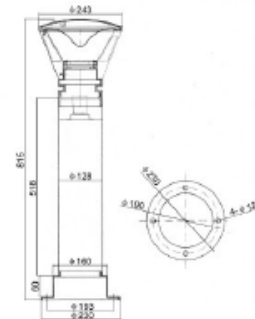

- Watt: E27 TC-DSE 20W / LED 9W
- LED: R, G, B, W
- Power: AC220V, DC12, 24V
- Materials: AL. Die casting
- Cover: PMMA, PC
- Color: Wood, Gray
- IP54