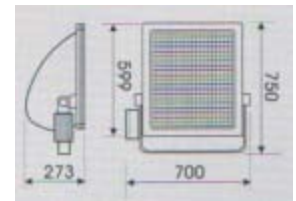

FLOOD LIGHTS

CK-1833

- Watt E40 1000~2000W
- Power: AC220V
- Materials: AL. Die casting
- Cover: Tempered Glass
- Color: Gray, Black, White
- IP65

CK-1834

- Watt: 2000W
- Power: AC220V
- Materials: AL. Die casting
- Cover: Tempered Glass
- Color: Gray, Black, White
- IP65

CK-1835

- Watt: 1000W
- Power: AC220V
- Materials: AL. Die casting
- Cover: Tempered Glass
- Color: Gray, Black, White
- IP65

CK-1836

- Watt: 1000W
- Power: AC220V
- Materials: AL. Die casting
- Cover: Tempered Glass
- Color: Gray, Black, White
- IP65