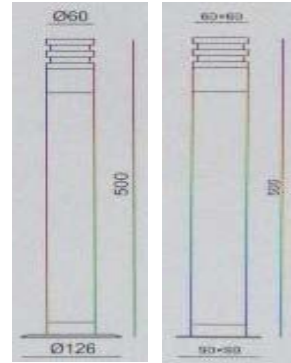

LAWN LIGHTS

CK-4933

CK-4933A

CK-4933B

- Watt: LED 3W
- LED: R, G, B, W
- Power: DC12V
- Materials: Wooden, SUS304
- Cover: Crystal
- Color: Wood, Silver
- IP54

CK-4934

CK-4934A

CK-4934B