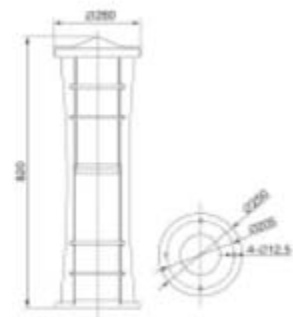

- Watt: 2G11 36W / LED 9W
- LED: R, G, B, W
- Power: AC220V, DC12, 24V
- Materials: AL. Die casting
- Cover: PMMA, PC
- Color: Gray, Black
- IP54