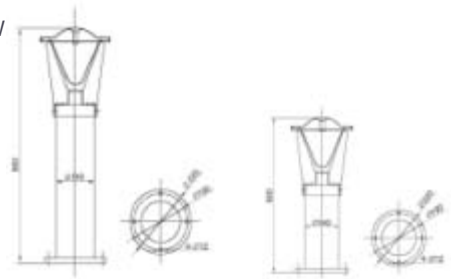

CK-4914

- Watt : E27 TC-DSE 20W / LED 9W
- LED: R, G, B, W
- Power: AC220V, DC12, 24V
- Materials: AL. Die casting
- Cover: PMMA, PC
- Color: Gray, Black
- IP54