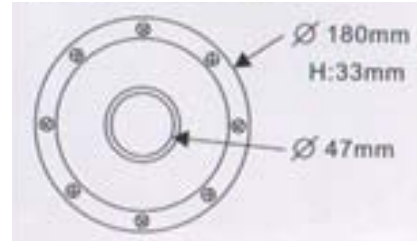

CK-5973

CK-5973A

CK-5973B

- Watt: LED 3W
- LED: R, G, B, W
- Power: DC12V
- Materials: SUS304
- Cover: PMMA, PC
- Color: Gray, Brown
- IP54

UNDERWATER LIGHTS

CK-6901

- Watt: LED 18W
- LED: R, G, B, W
- Power: DC12, 24V
- Materials: SUS304
- Cover: Tempered Glass
- Color: Silver
- IP68