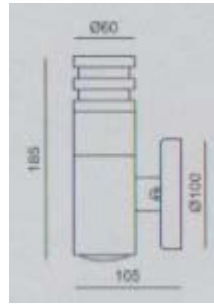

CK-5951

- Watt: LED 9W
- LED: R, G, B, W
- Power: DC24V
- Materials: AL. Die casting
- Cover: PC
- Color: Gray, Black
- IP65

WALL LIGHTS

CK-5970

CK-5970A

CK-5970B

- Watt: E27 LED 6W
- LED: R, G, B, W
- Power: DC12V
- Materials: Wooden
- Cover: Crystal, PC
- Color: Wood, Silver
- IP54