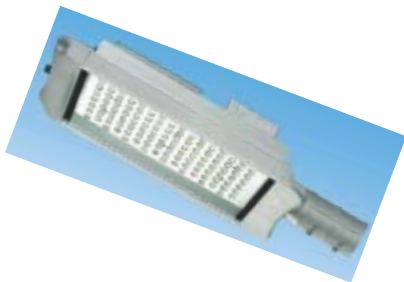

STREET LIGHTS

- Watt: LED 180W
- LED: White
- Power: DC48V
- Materials: AL. Die casting
- Cover: Tempered Glass
- Color: Black, Gray
- IP65

- Watt: LED 150W
- LED: White
- Power: DC48V
- Materials: AL. Die casting
- Cover: Tempered Glass
- Color: Gray, Black, White
- IP65

CK-8907

- Watt: LED 120W
- Power: DC48V
- Materials: AL. Die casting
- Cover: Tempered Glass
- Color: Gray, Black, White
- IP65

CK-8908

- Watt: LED 150W
- LED: R, G, B, W
- Power: DC48V
- Materials: AL. Die casting
- Cover: : Tempered Glass
- Color: Gray, Black, White
- IP65