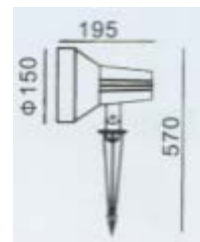

GARDEN LIGHTS

CK-3901

- Watt: E27/ PAR38-Type 20W
- LED: R, G, B, W
- Power: DC12, 24V
- Materials: AL. Die casting
- Cover: Safety Tempered Glass
- Color: Gray, Black
- IP65

CK-3902

- Watt: E27/ PAR38-Type 20W
- LED: R, G, B, W
- Power: DC12, 24V
- Materials: AL. Die casting
- Cover: Safety Tempered Glass
- Color: Gray, Black
- IP65

CK-3903

- Watt: E27/ PAR38-Type 20W
- LED: R, G, B, W
- Power: DC12, 24V
- Materials: AL. Die casting
- Cover: Safety Tempered Glass
- Color: Gray, Black
- IP65

CK-3904

- Watt: E27/ PAR30-Type 10W
- LED: R, G, B, W
- Power: DC12, 24V
- Materials: AL. Die casting
- Cover: Safety Tempered Glass
- Color: Gray, Black
- IP65