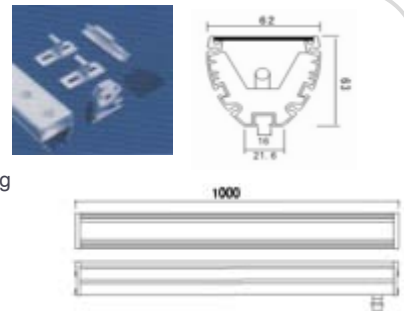

CK-5941

CK-5941A

CK-5941B

- Watt: LED 18W, T5
- LED: R, G, B, W
- Power: DC24V
- Materials: AL. Die casting
- Cover: Tempered Glass
- Color: Gray, Black
- IP65

CK-5942

CK-5942A

CK-5942B

- Watt: LED 18W, T5
- LED: R, G, B, W
- Power: DC24V
- Materials: AL. Die casting
- Cover: Tempered Glass
- Color: Gray, Black
- IP65