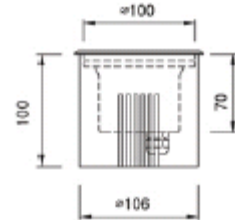

- Watt: 1,3W
- LED: R, G, B, W
- Lens: 120°
- Power: DC12V
- Materials: AL. Die casting
- Cover: Safety Tempered Glass
- Color: Gray, Black
- IP67

CK-2908