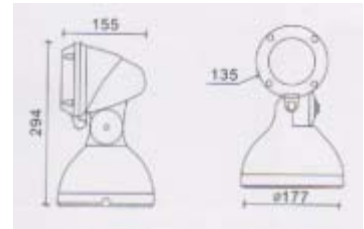

- Watt: G12 CDM150W / E27 PAR30
- LED: R, G, B, W
- Power: AC220V, DC12, 24V
- Materials: AL. Die casting
- Cover: Safety Tempered Glass
- Color: Gray, Black
- IP65

CK-3910