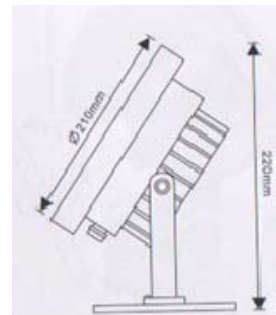

CK-6908

CK-6908A

CK-6908B

CK-6908C

- Cable Grand: 4P, 6P, 8P
- Materials: SUS304
- Color: Silver
- IP68

PARK LIGHTS

CK-7901

CK-7901A-5C **CK-7901B-4C**
CK-7901A-5R **CK-7901B-4R**