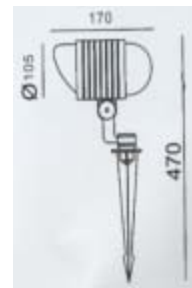

GARDEN LIGHTS

CK-3905

- Watt: E27/ PAR20-Type 6W
- LED: R, G, B, W
- Power: DC12, 24V
- Materials: AL. Die casting
- Cover: Safety Tempered Glass
- Color: Gray, Black
- IP65

CK-3906

- Watt: E27/ PAR20-Type 6W
- LED: R, G, B, W
- Power: DC12, 24V
- Materials: AL. Die casting
- Cover: Safety Tempered Glass
- Color: Gray, Black
- IP65

CK-3907

- Watt: 9W
- LED: R, G, B, W
- Power: DC12, 24V
- Control: DMX512
- Materials: AL. Die casting
- Cover: Safety Tempered Glass
- Color: Gray, Black
- IP65

CK-3908

- Watt: 10W
- LED: R, G, B, W
- Lens: 15° 30° 45° 60°
- Power: DC12, 24V
- Control: DMX512
- Materials: AL. Die casting
- Cover: PC
- Color: Gray, Black
- IP65