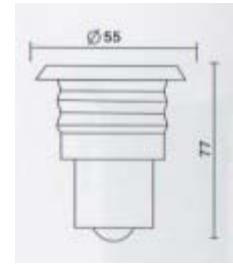

INGROUND LIGHTS

CK-2909

- Watt: 1W
- LED: R, G, B, W
- Reflector: 120°
- Power: DC12V
- Materials: AL. Die casting
- Cover: Safety Tempered Glass
- Color: Gray, Black
- IP67

CK-2910

- Watt: 6,9W
- LED: R, G, B, W
- Lens: 120°
- Power: DC12V
- Materials: AL. Die casting
- Cover: Safety Tempered Glass
- Color: Gray, Black
- IP67

CK-2911

- Watt: 6,9W
- LED: R, G, B, W
- Lens: 120°
- Power: DC12V
- Materials: AL. Die casting
- Cover: Safety Tempered Glass
- Color: Gray, Black
- IP67

CK-2912

- Watt: 9, 12, 18W
- LED: R, G, B, W
- Reflector: 120°
- Power: DC24V
- Materials: AL. Die casting
- Cover: Safety Tempered Glass
- Color: Gray, Black
- IP67

CK-2912-T5-645
CK-2912-T5-945
CK-2912-T5-1245