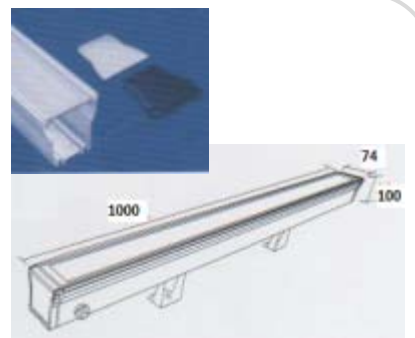

CK-5949

- Watt: LED 18W, T5
- LED: R, G, B, W
- Power: DC24V
- Materials: AL. Die casting
- Cover: Tempered Glass
- Color: Gray, Black
- IP65