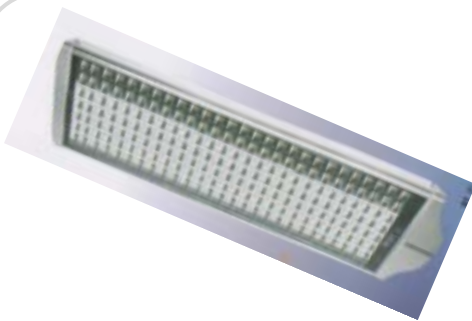

STREET LIGHTS

CK-8901

- Watt: LED 120W
- LED: White
- Power: DC48V
- Materials: AL. Die casting
- Cover: Tempered Glass
- Color: Black, Gray
- IP65

CK-8902

- Watt: LED 120W
- LED: White
- Power: DC48V
- Materials: AL. Die casting
- Cover: Tempered Glass
- Color: Gray, Black, White
- IP65