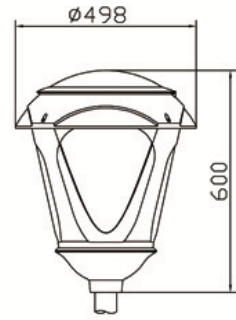

CK-7913

- Watt: E40 MH,NH-150W/ LED 60W
- LED: R, G, B, W
- Power: AC220V DC24V
- Materials: AL. Die casting
- Cover: PC, PMMA
- Color: Black, Gray
- IP65

CK-7914