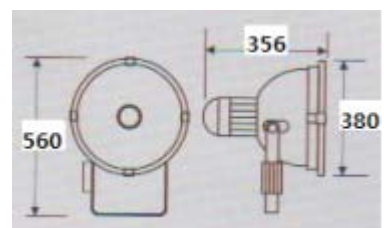

- Watt: E40 MH-400W
- Power: AC220V
- Materials: AL. Die casting
- Cover: Tempered Glass
- Color: Gray, Black, White
- IP65