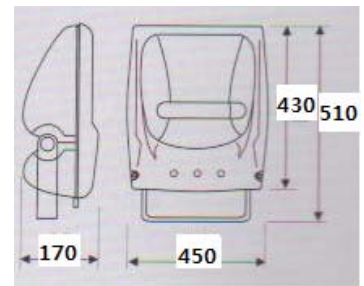

CK-1826

CK-1827