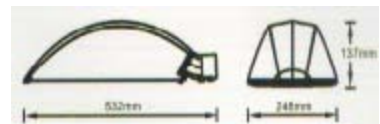

- Watt: CDM 150 250W
- Power: AC220V
- Materials: AL. Die casting
- Cover: Tempered Glass
- Color: Gray, Black, White
- IP65

CK-8912