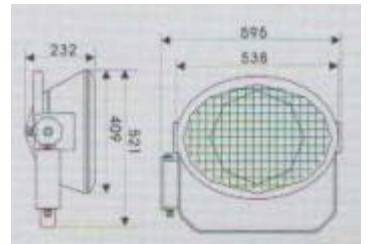

- Watt: 1800~2000W
- Power: AC220V
- Materials: AL. Die casting
- Cover: Tempered Glass
- Color: Gray, Black, White
- IP65

CK-1832