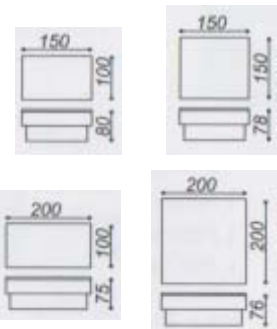

CK-5908

CK-5908A/B

CK-5908C/D

- Watt: LED 1~2W
- LED: R, G, B, W
- Power: DC12V
- Materials: Plastic
- Cover: PMMA
- Color: Gray
- IP65

WALL LIGHTS

CK-5909

- Watt: MR16 100W/ LED 12W
- LED: R, G, B, W
- Power: AC220V, DC12V
- Materials: AL. Die casting
- Cover: Safety Tempered Glass
- Color: Gray, Black, White
- IP65