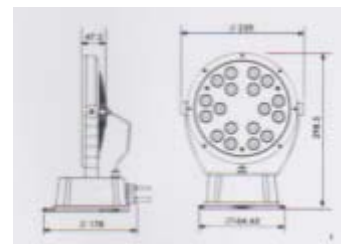

- Watt: 18W / 48W
- LED: R, G, B, W
- Lens: 15° 30° 45° 60°
- Power: DC24V
- Control: DMX512
- Materials: AL. Die casting
- Cover: Safety Tempered Glass
- Color: Gray, Black
- IP65