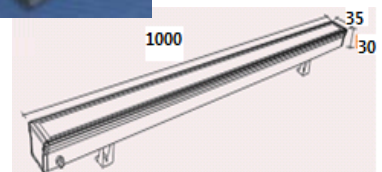

CK-5945

- Watt: LED 18W, T5
- LED: R, G, B, W
- Power: DC24V
- Materials: AL. Die casting
- Cover: Tempered Glass
- Color: Gray, Black
- IP65

CK-5946

- Watt: LED 18W, T5
- LED: R, G, B, W
- Power: DC24V
- Materials: AL. Die casting
- Cover: Tempered Glass
- Color: Gray, Black
- IP65