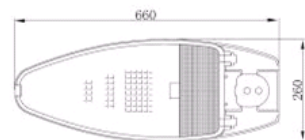

CK-8927

- Watt: CDM 150W, MH, NH 250W
- Power: AC220V
- Materials: AL. Die casting
- Cover: Tempered Glass
- Color: Gray, Black, White
- IP65

CK-8928

- Watt: CDM 150W, MH,NH 250W
- Power: AC220V
- Materials: AL. Die casting
- Cover: : Tempered Glass
- Color: Gray, Black, White
- IP65