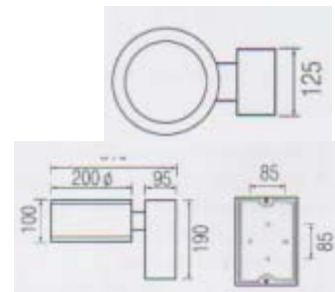

WALL LIGHTS

CK-5901

- Watt: G12 HQI-150W / LED 18W
- LED: R, G, B, W
- Power: AC220V, DC12, 24V
- Materials: AL. Die casting
- Cover: Safety Tempered Glass
- Color: Gray, Black
- IP65

CK-5902

- Watt : G12 HQI-150W / LED 9W
- LED: R, G, B, W
- Power: AC220V, DC12, 24V
- Materials: AL. Die casting
- Cover: Safety Tempered Glass
- Color: Gray, Black
- IP65

CK-5903

- Watt: G12 HQI-150W / LED 9W
- LED: R, G, B, W
- Power: AC220V, DC12, 24V
- Materials: AL. Die casting
- Cover: Safety Tempered Glass
- Color: Gray, Black , White
- IP65

CK-5904

- Watt: G12 HQI-150W / LED 9W
- LED: R, G, B, W
- Power: AC220V, DC12, 24V
- Materials: AL. Die casting
- Cover: PMMA, PC
- Color: Gray, Black, White
- IP65