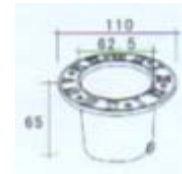

- Watt: 1, 3W
- LED: R, G, B, W
- Lens: 120°
- Power: DC12V
- Control: DMX512
- Materials: AL. Die casting
- Cover: Safety Tempered Glass / Brass
- Color: Gray, Black
- IP67

CK-2903