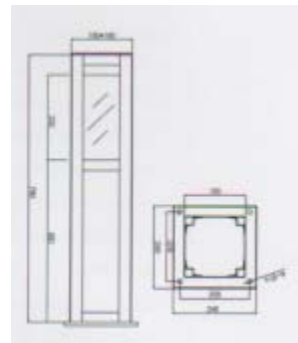

CK-4927

- Watt: E27 TC-DSE 20W / LED 9W
- LED: R, G, B, W
- Power: AC220V, DC12, 24V
- Materials: AL. Die casting
- Cover: PMMA, PC
- Color: Wood, Gray
- IP54

CK-4928

- Watt: 2G11 36W / LED 9W
- LED: R, G, B, W
- Power: AC220V, DC12, 24V
- Materials: AL. Die casting
- Cover: PMMA, PC
- Color: Gray, Black
- IP54