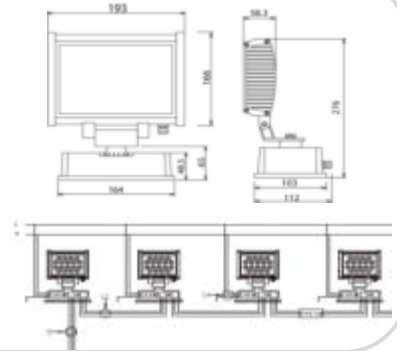

FLOOD LIGHTS

CK-1901

- Watt: 18W
- LED: R, G, B, W
- Lens: 15° 30° 45° 60°
- Materials: AL. Die casting
- Cover: Safety Tempered Glass
- Color: Gray, Black
- IP65

CK-1902

- Watt: 36W
- LED: R, G, B, W
- Lens: 15° 30° 45° 60°
- Power: DC24V
- Control: DMX512
- Materials: AL. Die casting
- Cover: Safety Tempered Glass
- Color: Gray, Black
- IP65