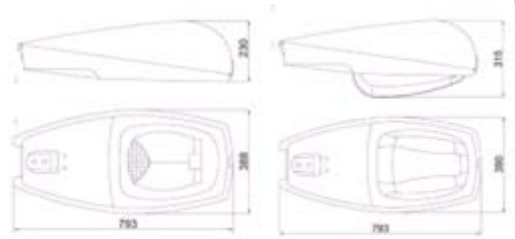

- Watt: CDM250W/ MH400W
- Power: AC220V
- Materials: AL. Die casting
- Cover: Tempered Glass
- Color: Black, Gray
- IP65

CK-8922