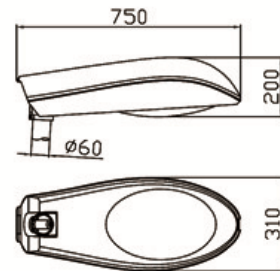

- Watt: CDM 250W, MH, NH 400W
- Power: AC220V
- Materials: AL. Die casting
- Cover: Tempered Glass
- Color: Gray, Black, White
- IP65

CK-8924