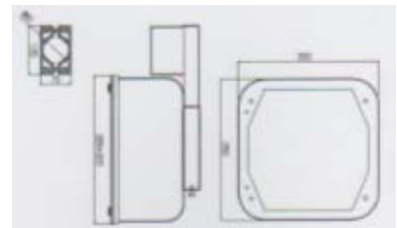

- Watt: E40 150W, LED 60W
- Power: AC220V DC24, 48V
- Materials: AL. Die casting
- Cover: Tempered Glass
- Color: Gray, Black, White
- IP65

CK-7908