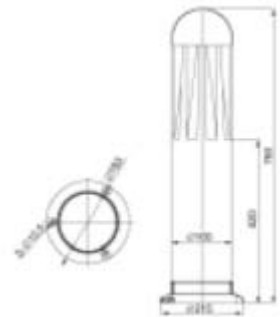

CK-4915

- Watt: E27 TC-DSE 20W / LED 9W
- LED: R, G, B, W
- Power: AC220V, DC12, 24V
- Materials: AL. Die casting
- Cover: PMMA, PC
- Color: Gray, Black
- IP54

CK-4916