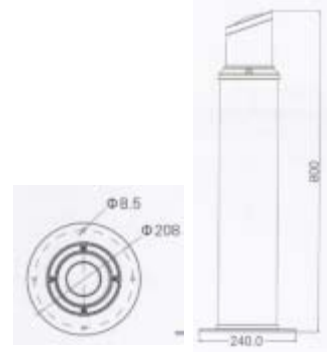

CK-4931

- Watt: E27 TC-DSE 20W / LED 6W
- LED: R, G, B, W
- Power: AC220V, DC12V
- Materials: AL. Die casting
- Cover: PC
- Color: Gray, Black
- IP65

CK-4932