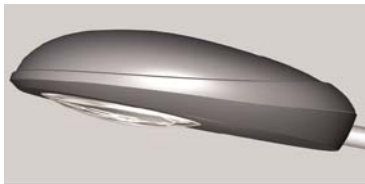

STREET LIGHTS

CK-8921

- Watt: CDM250W/ MH400W
- Power: AC220V
- Materials: AL. Die casting
- Cover: Tempered Glass
- Color: Black, Gray
- IP65

CK-8922

- Watt : CDM 250W /MH, NH 400W
- Power: AC220V
- Materials: AL. Die casting
- Cover: Tempered Glass
- Color: Gray, Black, White
- IP65