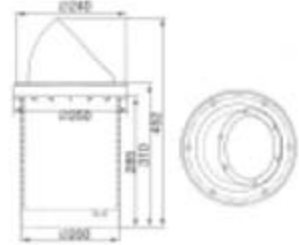

- Watt: Rx7s HQI-150W, LED9W
- LED: R, G, B, W
- Reflector: 120°
- Power: AC220V, DC12V
- Materials: AL. Die casting
- Cover: Safety Tempered Glass
- Color: Gray, Black
- IP67

CK-2926