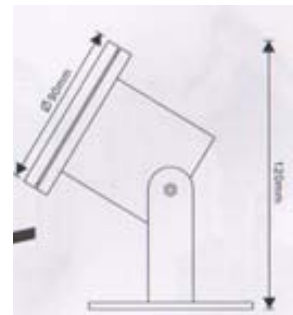

- Watt LED 6W
- LED: R, G, B, W
- Power: DC12V
- Materials: SUS304
- Cover: Tempered Glass
- Color: Silver
- IP68