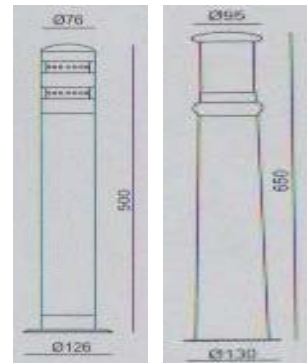

LAWN LIGHTS

CK-4933

- Watt: LED 3W
- LED: R, G, B, W
- Power: DC12V
- Materials: Wooden, SUS304
- Cover: Crystal
- Color: Wood, Silver
- IP54

CK-4934

- Watt : LED 3W
- LED: R, G, B, W
- Power: DC12V
- Materials: Wooden, SUS304
- Cover: PMMA, PC
- Color: Wood, Silver
- IP54

CK-4935

- Watt: LED 3W
- LED: R, G, B, W
- Power: DC12V
- Materials: SUS304
- Cover: PMMA, PC
- Color: Silver
- IP54

CK-4936

- Watt: LED 3W
- LED: R, G, B, W
- Power: DC12V
- Materials: SUS304
- Cover: PMMA, PC
- Color: Gray, Brown
- IP54