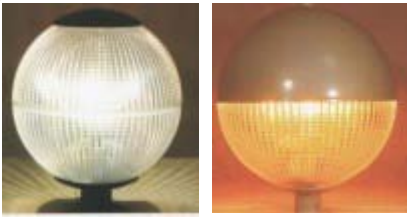

CK-6908

CK-6908A

CK-6908B

CK-6908C

- Cable Grand: 4P, 6P, 8P
- Materials: SUS304
- Color: Silver
- IP68

PARK LIGHTS

CK-7901

CK-7901A-5C **CK-7901B-4C**
CK-7901A-5R **CK-7901B-4R**