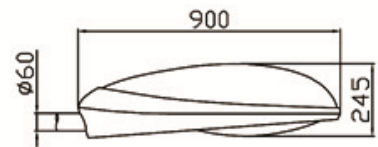

STREET LIGHTS

CK-8921

- Watt: CDM250W/ MH400W
- Power: AC220V
- Materials: AL. Die casting
- Cover: Tempered Glass
- Color: Black, Gray
- IP65

CK-8922

- Watt : CDM 250W /MH, NH 400W
- Power: AC220V
- Materials: AL. Die casting
- Cover: Tempered Glass
- Color: Gray, Black, White
- IP65