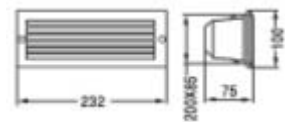

1. CK-5910A ● Watt LED 3W
   ● LED: R, G, B, W
   ● Power: DC12V
2. CK-5910B ● Materials: AL. Die casting
   ● Cover: Tempered Glass
3. CK-5910C ● Color: Gray, Black, White
   ● IP65

CK-5911