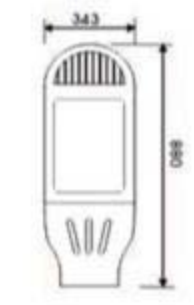

CK-8903

- Watt: LED 120W
- Power: DC48V
- Materials: AL. Die casting
- Cover: Tempered Glass
- Color: Gray, Black, White
- IP65

CK-8904

- Watt E40 175W / LED 60W
- LED: R, G, B, W
- Power: AC220V, DC24V
- Materials: AL. Die casting
- Cover: : PC, PMMA
- Color: Gray, Black, White
- IP65