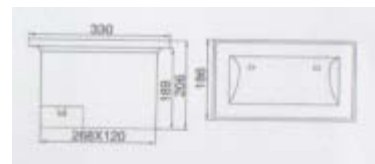

INGROUND LIGHTS

CK-2909

- Watt: 1W
- LED: R, G, B, W
- Reflector: 120°
- Power: DC12V
- Materials: AL. Die casting
- Cover: Safety Tempered Glass
- Color: Gray, Black
- IP67

CK-2910

- Watt: 6,9W
- LED: R, G, B, W
- Lens: 120°
- Power: DC12V
- Materials: AL. Die casting
- Cover: Safety Tempered Glass
- Color: Gray, Black
- IP67

CK-2911

- Watt: 6,9W
- LED: R, G, B, W
- Lens: 120°
- Power: DC12V
- Materials: AL. Die casting
- Cover: Safety Tempered Glass
- Color: Gray, Black
- IP67

CK-2912

- Watt: 9, 12, 18W
- LED: R, G, B, W
- Reflector: 120°
- Power: DC24V
- Materials: AL. Die casting
- Cover: Safety Tempered Glass
- Color: Gray, Black
- IP67

CK-2912-T5-645
CK-2912-T5-945
CK-2912-T5-1245