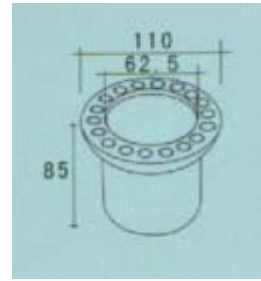

- Watt: 1, 3W
- LED: R, G, B, W
- Lens: 120°
- Power: DC12V
- Materials: AL. Die casting
- Cover: Safety Temp` Glass / Brass
- Color: Black, Gray
- IP67

CK-2902