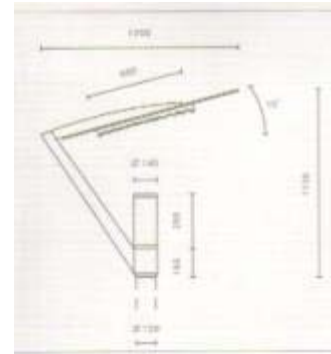

PARK LIGHTS

CK-7901

- Watt: E40 MH150W, LED 36W
- LED: R, G, B, W
- Power: AC220V, DC24V
- Materials: AL. Die casting
- Cover: PC, PMMA
- Color: Black, Gray
- IP65

CK-7902

- Watt E40 175W / LED 60W
- LED: R, G, B, W
- Power: AC220V, DC24V
- Materials: AL. Die casting
- Cover: PC, PMMA
- Color: Gray, Black, White
- IP65

CK-7903

- Watt: G12 CDM-150W
- Power: AC220V
- Materials: AL. Die casting
- Cover: PC, PMMA
- Color: Gray, Black, White
- IP65

CK-7904

- Watt E40 175W / LED 60W
- LED: R, G, B, W
- Power: AC220V, DC24V
- Materials: AL. Die casting
- Cover: : Tempered Glass
- Color: Gray, Black, White
- IP65