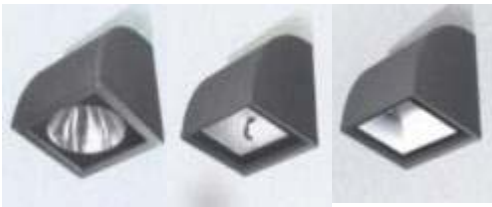

CK-5915A / CK-5915B / CK-5915C

- Watt: Rx7s HQI-150W/ LED 6W
- LED: R, G, B, W
- Power: AC220V, DC12V
- Materials: AL. Die casting
- Cover: Safety Tempered Glass
- Color: Gray, Black
- IP65

CK-5916