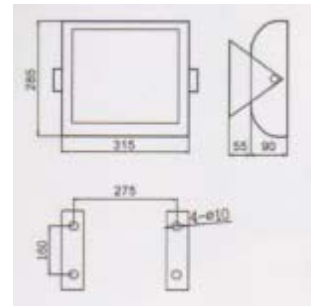

- Watt: 48W / 90W
- LED: R, G, B, W
- Lens: 15° 30° 45° 60°
- Power: DC24V
- Control: DMX512
- Materials: AL. Die casting
- Cover: Safety Tempered Glass
- Color: Gray, Black
- IP65

CK-1912