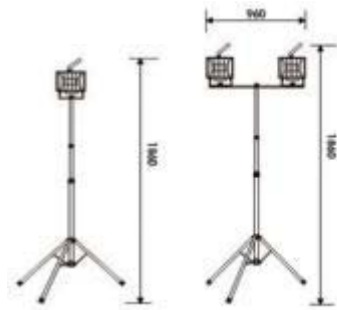

OTHERS LIGHTS

CK-9901

- Watt: 2x500W, 1x500W, LED 36W
- LED: R, G, B, W
- Power: AC220V, DC12, 24V
- Materials: AL. Die casting
- Cover: Safety Tempered Glass
- Color: Gray, Black
- IP65

CK-9901A / CK-9901B