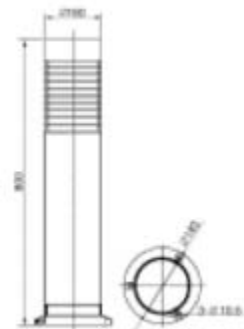

LAWN LIGHTS

CK-4905

- Watt: E27 TC-DSE 20W / LED 9W
- LED: R, G, B, W
- Power: AC220V, DC12, 24V
- Materials: AL. Die casting
- Cover: PMMA, PC
- Color: Gray, Black, Wood
- IP54

CK-4906

- Watt : E27 TC-DSE 20W / LED 9W
- LED: R, G, B, W
- Power: AC220V, DC12, 24V
- Materials: AL. Die casting
- Cover: PMMA, PC
- Color: Gray, Black , Wood
- IP54

CK-4907

- Watt: E27 TC-DSE 20W / LED 9W
- LED: R, G, B, W
- Power: AC220V, DC12, 24V
- Materials: AL. Die casting
- Cover: PMMA, PC
- Color: Gray, Black
- IP54

CK-4908

- Watt: E27 TC-DSE 20W / LED 9W
- LED: R, G, B, W
- Power: AC220V, DC12, 24V
- Materials: AL. Die casting
- Cover: PMMA, PC
- Color: Gray, Black
- IP54