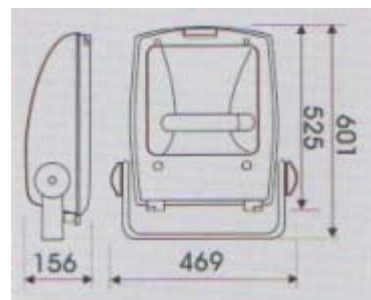

FLOOD LIGHTS

CK-1821

- Watt: Rx7S HQI-250W/
  E40 MH-250W
- Power: AC220V
- Materials: AL. Die casting
- Cover: Tempered Glass
- Color: Gray, Black, White
- IP65

CK-1822

- Watt: E40 MH-400W
  HQI -250W
- Power: AC220V
- Materials: AL. Die casting
- Cover: Tempered Glass
- Color: Gray, Black, White
- IP65

CK-1823

- Watt: Rx7S HQI 150W
- Power: AC220V, DC12, 24V
- Materials: AL. Die casting
- Cover: Tempered Glass
- Color: Gray, Black, White
- IP65

CK-1824

- Watt: E40 MH-400W
- Power: AC220V
- Materials: AL. Die casting
- Cover: Tempered Glass
- Color: Gray, Black, White
- IP65