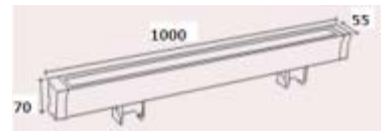

- Watt: LED 18W, T5
- LED: R, G, B, W
- Power: DC24V
- Materials: AL. Die casting
- Cover: Tempered Glass
- Color: Gray, Black
- IP65