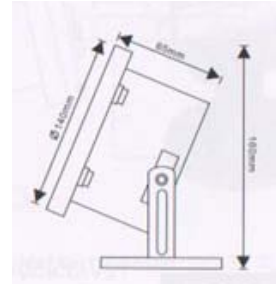

CK-6905

- Watt: LED 12W
- LED: R, G, B, W
- Power: DC12, 24V
- Materials: SUS304
- Cover: Tempered Glass
- Color: Silver
- IP68