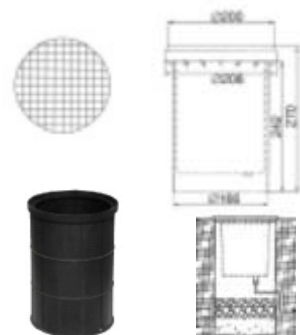

- Watt: 3W
- LED: R, G, B, W
- Reflector: 120°
- Power: DC12V
- Materials: AL. Die casting
- Cover: Safety Tempered Glass
- Color: Gray, Black
- IP67