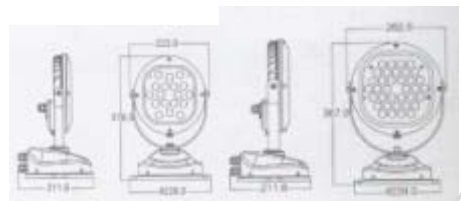

- Watt: 36W / 18W
- LED: R, G, B, W
- Lens: 15° 25° 45°
- Power: DC12, 24V
- Control: DMX512
- Materials: AL. Die casting
- Cover: Tempered Glass
- Color: Gray, Black
- IP65

CK-1916