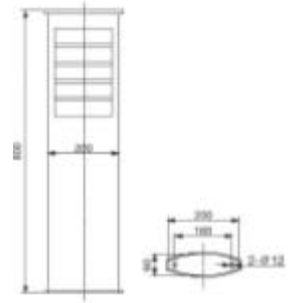

LAWN LIGHTS

CK-4917

- Watt: E27 TC-DSE 20W / LED 9W
- LED: R, G, B, W
- Power: AC220V, DC12, 24V
- Materials: AL. Die casting
- Cover: PMMA, PC
- Color: Gray, Black
- IP54

- Watt : 2G11 36W / LED 9W
- LED: R, G, B, W
- Power: AC220V, DC12, 24V
- Materials: AL. Die casting
- Cover: PMMA, PC
- Color: Gray, Black
- IP54