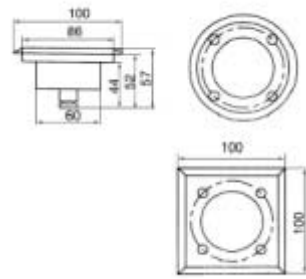

- Watt: 3W
- LED: R, G, B, W
- Reflector: 120°
- Power: DC12V
- Materials: AL. Die casting
- Cover: Safety Tempered Glass
- Color: Gray, Black
- IP67