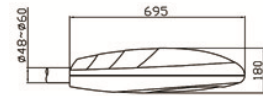

STREET LIGHTS

CK-8925

- Watt: CDM250W/ MH,NH 250W
- Power: AC220V
- Materials: AL. Die casting
- Cover: Tempered Glass
- Color: Black, Gray
- IP65

CK-8926

- Watt: CDM 250W /MH, NH 250W
- Power: AC220V
- Materials: AL. Die casting
- Cover: Tempered Glass
- Color: Gray, Black, White
- IP65