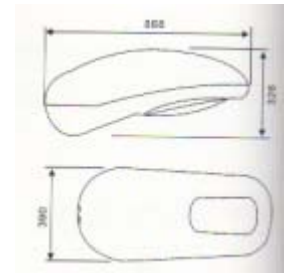

CK-8917

- Watt: CDM250W/ MH250W
- Power: AC220V
- Materials: AL. Die casting
- Cover: Tempered Glass
- Color: Black, Gray
- IP65

CK-8918