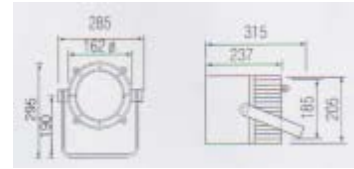

- Watt: 18W
- LED: R, G, B, W
- Lens: 15° 30° 45° 60°
- Power: DC24V
- Control: DMX512
- Materials: AL. Die casting
- Cover: Safety Tempered Glass
- Color: Gray, Black
- IP65

CK-1906