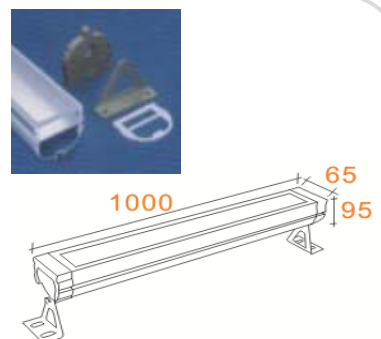

- Watt: LED 18W, T5
- LED: R, G, B, W
- Power: DC24V
- Materials: AL. Die casting
- Cover: Tempered Glass
- Color: Gray, Black
- IP65