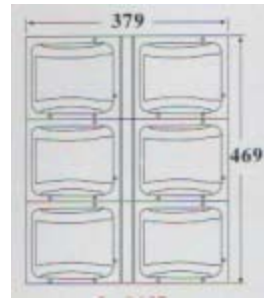

CK-8905

- Watt: LED 180W
- LED: White
- Power: DC48V
- Materials: AL. Die casting
- Cover: Tempered Glass
- Color: Black, Gray
- IP65

CK-8906