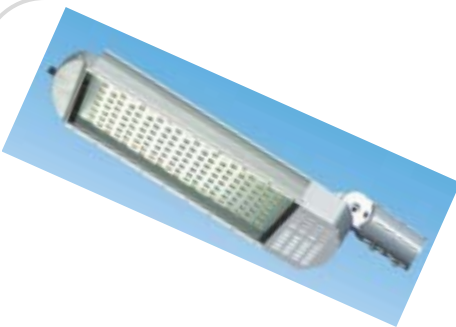

STREET LIGHTS

CK-8905

- Watt: LED 180W
- LED: White
- Power: DC48V
- Materials: AL. Die casting
- Cover: Tempered Glass
- Color: Black, Gray
- IP65

CK-8906

- Watt: LED 150W
- LED: White
- Power: DC48V
- Materials: AL. Die casting
- Cover: Tempered Glass
- Color: Gray, Black, White
- IP65