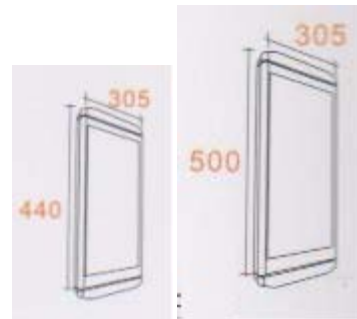

PARK LIGHTS

CK-7905

- Watt: LED 60, 120W
- LED: R, G, B, W
- Power: AC220V, DC24, 48V
- Materials: AL. Die casting
- Cover: Tempered Glass
- Color: Black, Gray
- IP65

CK-7906

- Watt: LED 42, 56W
- LED: R, G, B, W
- Power: DC24, 48V
- Materials: AL. Die casting
- Cover: Tempered Glass
- Color: Gray, Black, White
- IP65

CK-7907

- Watt: E40 150W, LED 60W
- Power: AC220V DC24, 48V
- Materials: AL. Die casting
- Cover: Tempered Glass
- Color: Gray, Black, White
- IP65

CK-7908

- Watt: E40 175W / LED 60W
- LED: R, G, B, W
- Power: AC220V, DC24, 48V
- Materials: AL. Die casting
- Cover: : Tempered Glass
- Color: Gray, Black, White
- IP65