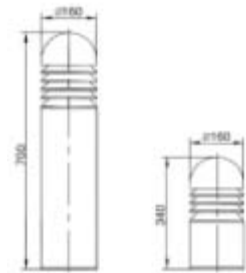

CK-4908

- Watt: E27 TC-DSE 20W / LED 9W
- LED: R, G, B, W
- Power: AC220V, DC12, 24V
- Materials: AL. Die casting
- Cover: PMMA, PC
- Color: Gray, Black
- IP54

LAWN LIGHTS

CK-4909

CK-4909A

CK-4909B

- Watt: E27 TC-DSE 20W / LED 9W
- LED: R, G, B, W
- Power: AC220V, DC12, 24V
- Materials: AL. Die casting
- Cover: PMMA, PC
- Color: Gray, Black
- IP54