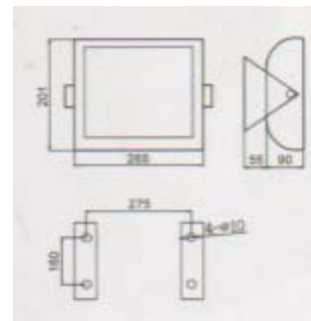

- Watt: 36W / 85W
- LED: R, G, B, W
- Lens: 15° 30° 45° 60°
- Power: DC24V
- Control: DMX512
- Materials: AL. Die casting
- Cover: Safety Tempered Glass
- Color: Gray, Black
- IP65

CK-1911