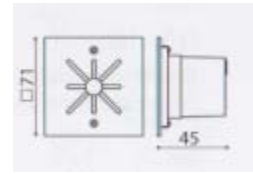

- Watt: LED 3W
- LED: R, G, B, W
- Power: DC12V
- Materials: AL. Die casting
- Cover: Glass, SUS
- Color: Gray, Black
- IP65

CK-5914