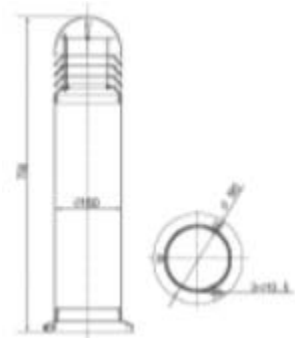

CK-4906A / 4906B / 4906C

- Watt : E27 TC-DSE 20W / LED 9W
- LED: R, G, B, W
- Power: AC220V, DC12, 24V
- Materials: AL. Die casting
- Cover: PMMA, PC
- Color: Gray, Black , Wood
- IP54

CK-4907

- Watt: E27 TC-DSE 20W / LED 9W
- LED: R, G, B, W
- Power: AC220V, DC12, 24V
- Materials: AL. Die casting
- Cover: PMMA, PC
- Color: Gray, Black
- IP54