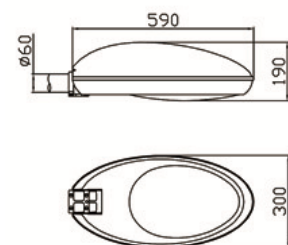

CK-8923

- Watt: CDM 250W, MH, NH 400W
- Power: AC220V
- Materials: AL. Die casting
- Cover: Tempered Glass
- Color: Gray, Black, White
- IP65

CK-8924

- Watt: CDM 150W, MH,NH 250W
- Power: AC220V
- Materials: AL. Die casting
- Cover: : Tempered Glass
- Color: Gray, Black, White
- IP65