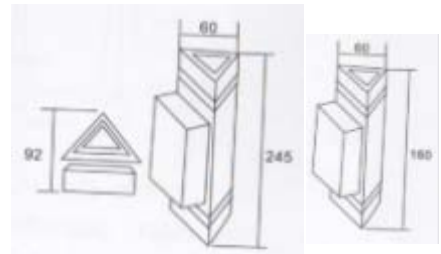

CK-5906

CK-5906A

CK-5906B

- Watt MR16 50W/ LED 6W
- LED: R, G, B, W
- Power: AC220V, DC12V
- Materials: AL. Die casting
- Cover: Safety Tempered Glass
- Color: Gray, Black
- IP65

CK-5907

CK-5907A

CK-5907B

- Watt: MR16 50W/ LED 6, 3W
- LED: R, G, B, W
- Power: AC220V, DC12V
- Materials: AL. Die casting
- Cover: Safety Tempered Glass
- Color: Gray, Black
- IP65