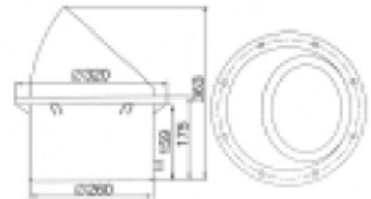

- Watt: Rx7s HQI-150W, LED 12W
- LED: R, G, B, W
- Lens: 120°
- Power: DC12V
- Materials: AL. Die casting
- Cover: Safety Tempered Glass
- Color: Gray, Black
- IP67

CK-2927