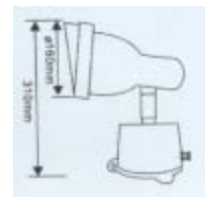

CK-3901C

- Watt: E27/ PAR38-Type 20W
- LED: R, G, B, W
- Power: DC12, 24V
- Materials: AL. Die casting
- Cover: Safety Tempered Glass
- Color: Gray, Black
- IP65

CK-3902

CK-3902A

CK-3902B

CK-3902C

- Watt: E27/ PAR38-Type 20W
- LED: R, G, B, W
- Power: DC12, 24V
- Materials: AL. Die casting
- Cover: Safety Tempered Glass
- Color: Gray, Black
- IP65