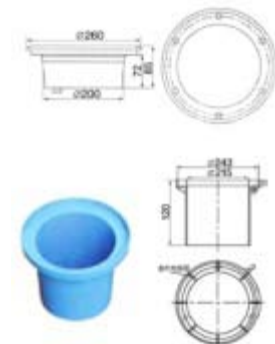

- Watt: 12W
- LED: R, G, B, W
- Lens: 120°
- Power: DC12V
- Materials: AL. Die casting
- Cover: Safety Tempered Glass
- Color: Gray, Black
- IP67