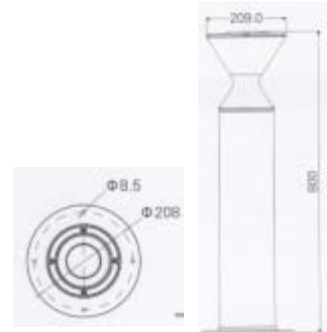

CK-4929

- Watt: E27 TC-DSE 20W / LED 9W
- LED: R, G, B, W
- Power: AC220V, DC12, 24V
- Materials: AL. Die casting
- Cover: PMMA, PC
- Color: Gray, Black
- IP54