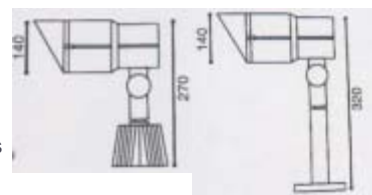

- Watt: E27/ PAR30-Type 10W
- LED: R, G, B, W
- Power: DC12, 24V
- Materials: AL. Die casting
- Cover: Safety Tempered Glass
- Color: Gray, Black
- IP65