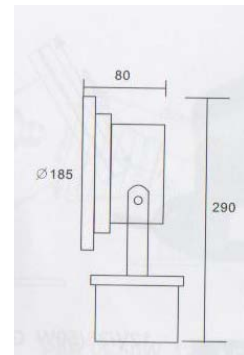

CK-6906

- Watt LED 12W
- LED: R, G, B, W
- Power: DC12V
- Materials: SUS304
- Cover: Tempered Glass
- Color: Silver
- IP68

CK-6907