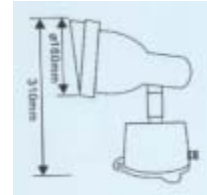

GARDEN LIGHTS

CK-3901

- Watt: E27/ PAR38-Type 20W
- LED: R, G, B, W
- Power: DC12, 24V
- Materials: AL. Die casting
- Cover: Safety Tempered Glass
- Color: Gray, Black
- IP65

CK-3902

- Watt: E27/ PAR38-Type 20W
- LED: R, G, B, W
- Power: DC12, 24V
- Materials: AL. Die casting
- Cover: Safety Tempered Glass
- Color: Gray, Black
- IP65

CK-3903

- Watt: E27/ PAR38-Type 20W
- LED: R, G, B, W
- Power: DC12, 24V
- Materials: AL. Die casting
- Cover: Safety Tempered Glass
- Color: Gray, Black
- IP65

CK-3904

- Watt: E27/ PAR30-Type 10W
- LED: R, G, B, W
- Power: DC12, 24V
- Materials: AL. Die casting
- Cover: Safety Tempered Glass
- Color: Gray, Black
- IP65