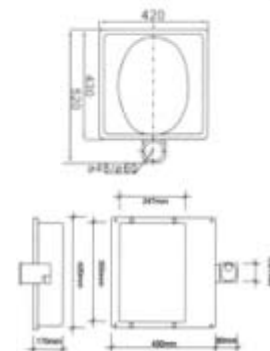

PARK LIGHTS

CK-7905

- Watt: LED 60, 120W
- LED: R, G, B, W
- Power: AC220V, DC24, 48V
- Materials: AL. Die casting
- Cover: Tempered Glass
- Color: Black, Gray
- IP65

CK-7906

- Watt: LED 42, 56W
- LED: R, G, B, W
- Power: DC24, 48V
- Materials: AL. Die casting
- Cover: Tempered Glass
- Color: Gray, Black, White
- IP65

CK-7907

- Watt: E40 150W, LED 60W
- Power: AC220V DC24, 48V
- Materials: AL. Die casting
- Cover: Tempered Glass
- Color: Gray, Black, White
- IP65

CK-7908

- Watt: E40 175W / LED 60W
- LED: R, G, B, W
- Power: AC220V, DC24, 48V
- Materials: AL. Die casting
- Cover: : Tempered Glass
- Color: Gray, Black, White
- IP65