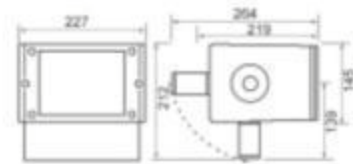

- Watt: 18W
- LED: R, G, B, W
- Lens: 15° 30° 45° 60°
- Power: DC24V
- Control: DMX512
- Materials: AL. Die casting
- Cover: Safety Tempered Glass
- Color: Gray, Black
- IP65

CK-1908