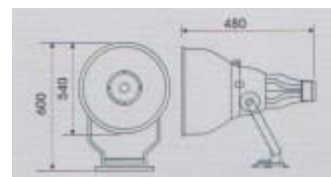

- Watt: E40 1000W
- Power: AC220V
- Materials: AL. Die casting
- Cover: Tempered Glass
- Color: Gray, Black, White
- IP65