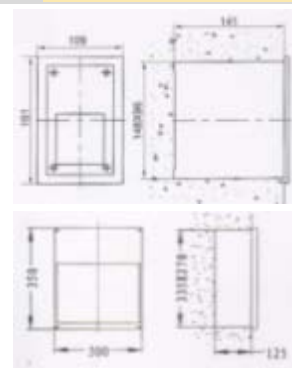

- Watt: LED 3W
- LED: R, G, B, W
- Power: DC12V
- Materials: AL. Die casting
- Cover: Tempered Glass
- Color: Gray, Black, White
- IP65